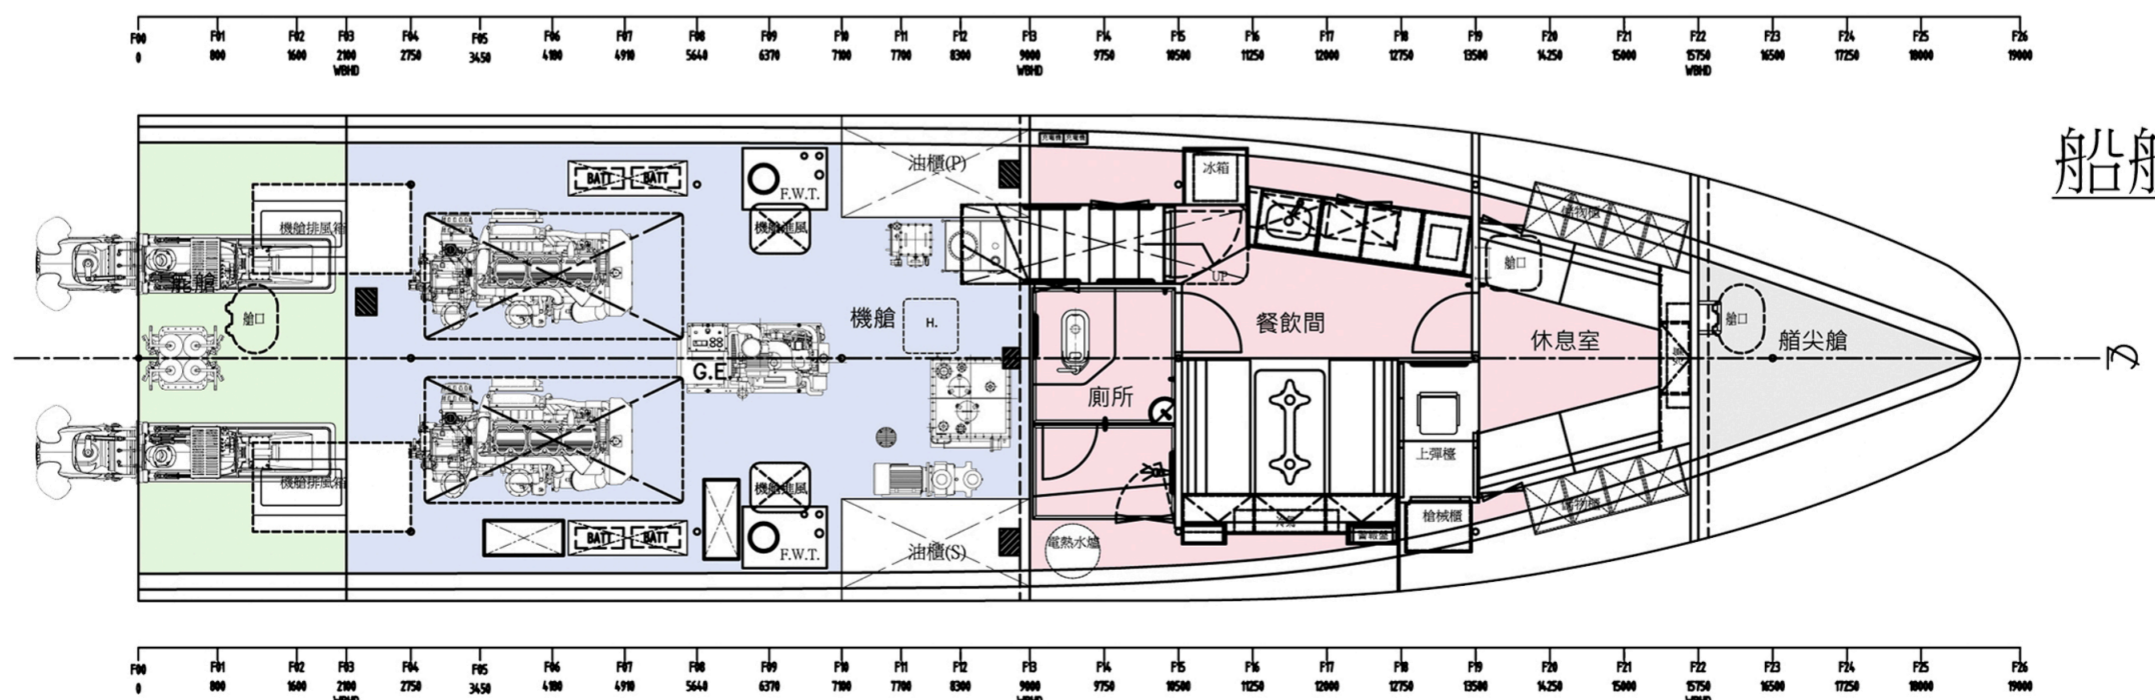

19M PATROL BOAT

We insist every boat is a work of art.

MACAU CUSTOMS

PRINCIPAL PARTICULARS

LENGTH O.A.	19.00 M
BREADTH MLD.	4.90 M
DEPTH MLD.	2.48 M
DESIGN DRAFT MLD.	0.94 M
MAXIMUM SPEED	30.00 Kts

側視圖

主甲板

透視圖

上層建築

船艙佈置