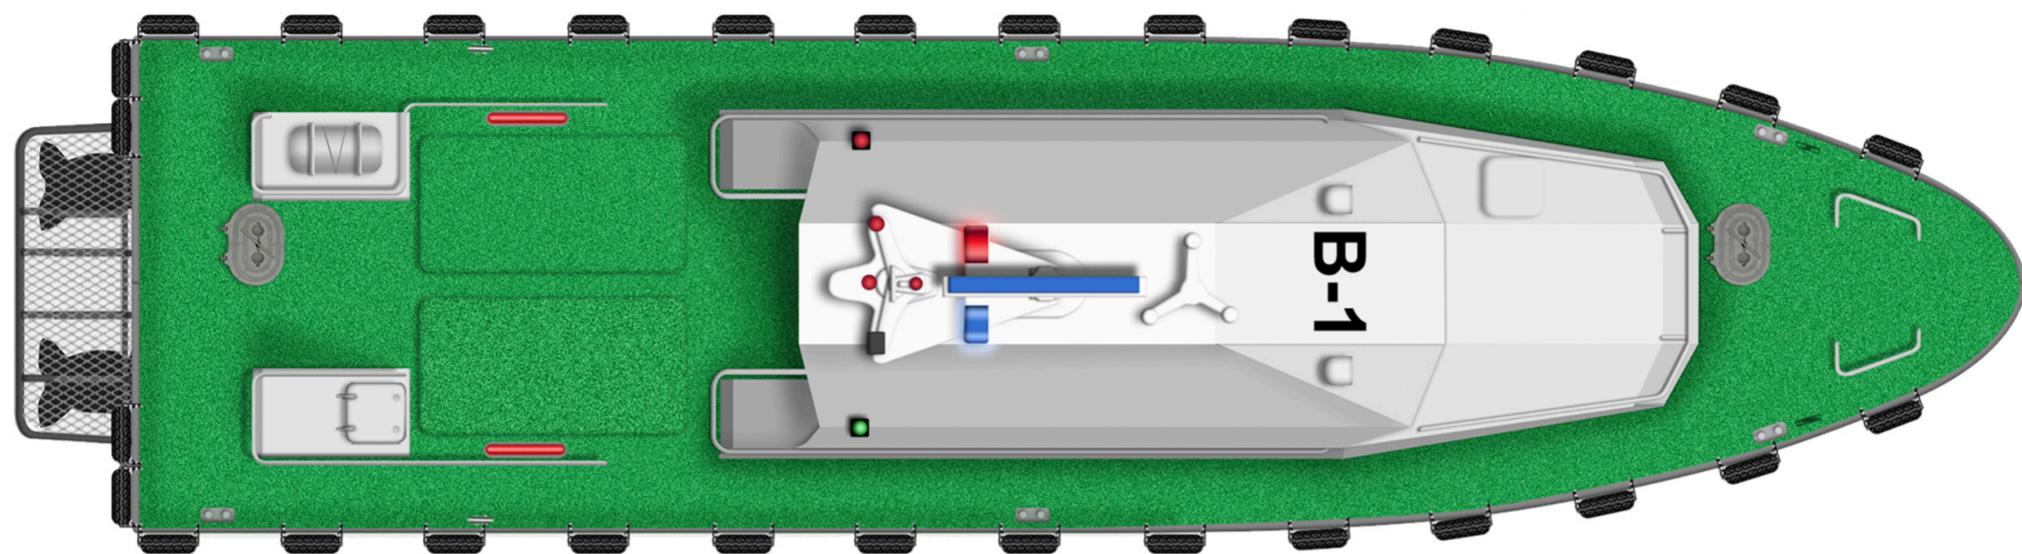

19M PATROL BOAT

We insist every boat is a work of art.

MACAU CUSTOMS

PRINCIPAL PARTICULARS

LENGTH O.A.	19.00 M
BREADTH MLD.	4.90 M
DEPTH MLD.	2.48 M
DESIGN DRAFT MLD.	0.94 M
MAXIMUM SPEED	30.00 Kts

側視圖

主甲板

透視圖

上層建築

船艙佈置