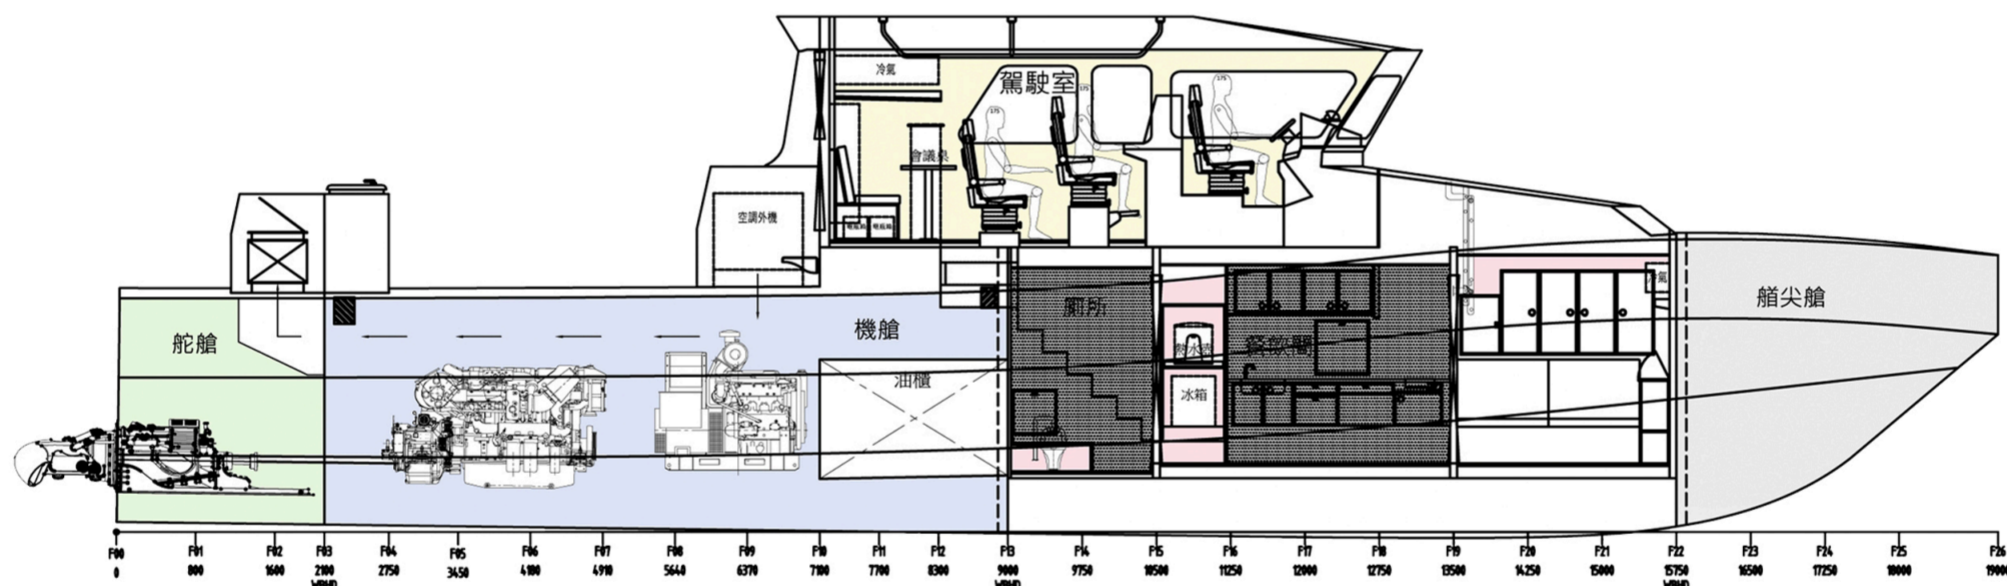

19M PATROL BOAT

We insist every boat is a work of art.

MACAU CUSTOMS

PRINCIPAL PARTICULARS

LENGTH O.A.	19.00 M
BREADTH MLD.	4.90 M
DEPTH MLD.	2.48 M
DESIGN DRAFT MLD.	0.94 M
MAXIMUM SPEED	30.00 Kts

側視圖

主甲板

透視圖

上層建築

船艙佈置