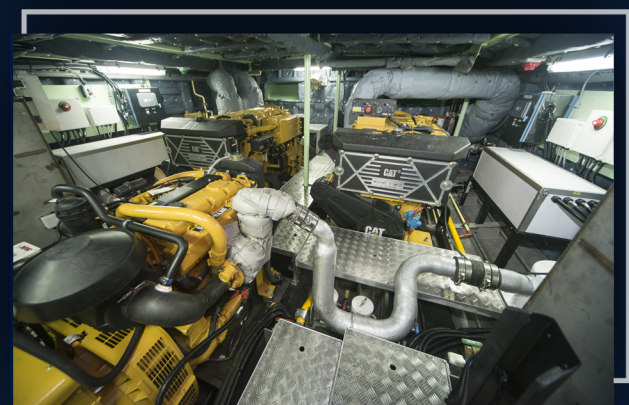

19M PATROL BOAT

We insist every boat is a work of art.

MACAU CUSTOMS

PRINCIPAL PARTICULARS

LENGTH O.A.	19.00 M
BREADTH MLD.	4.90 M
DEPTH MLD.	2.48 M
DESIGN DRAFT MLD.	0.94 M
MAXIMUM SPEED	30.00 Kts

側視圖

主甲板

透視圖

上層建築

船艙佈置