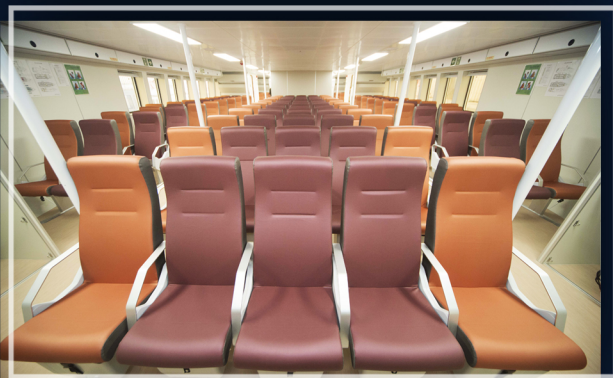

36M PASSENGER FERRY

We insist every boat is a work of art.

ORIENTAL STAR SHIPPING COMPANY, TAIWAN

PRINCIPAL PARTICULARS

LENGTH O.A.	36.66 M
BREADTH MLD.	8.20 M
DEPTH MLD.	3.00 M
PASSENGERS	320 P
MAXIMUM SPEED	31.00 Kts