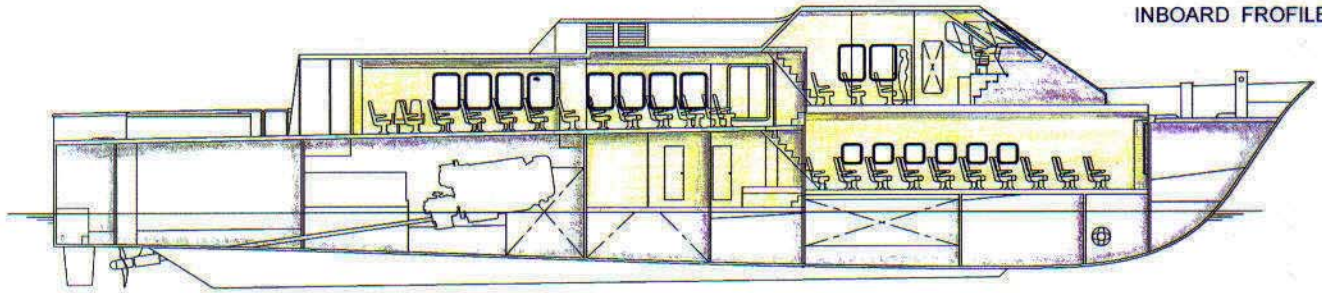

PRINCIPAL PARTICULARS

LENGTH O.A.	40.00 M
BREADTH MLD.	8.50 M
DEPTH MLD.	4.08 M
DESIGN DRAFT MLD.	1.60 M
MAXIMUM SPEED	30.00 Kts

CLASSIFICATION CR100+, FERRY, COASTAL SERVICE, CMS+

OUTBOARD PROFILE

INBOARD PROFILE