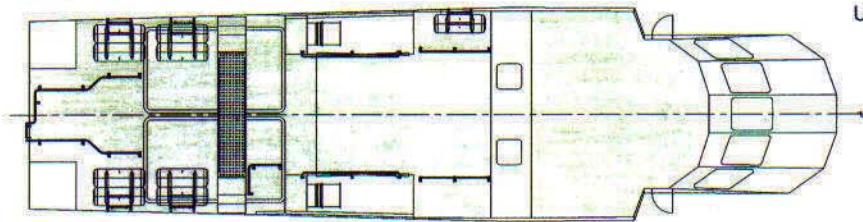

PRINCIPAL PARTICULARS

LENGTH O.A.	40.00 M
BREADTH MLD.	8.50 M
DEPTH MLD.	4.08 M
DESIGN DRAFT MLD.	1.60 M
MAXIMUM SPEED	30.00 Kts

CLASSIFICATION CR100+, FERRY, COASTAL SERVICE, CMS+

OUTBOARD PROFILE

INBOARD PROFILE

UPPER DECK PLAN

DECK PLAN

UNDER DECK PLAN

F00 F05 F10 F15 F20 F25 F30 F35 F40 F45 F50 F55 F60 F65 F70 F75 F80

LUNG TEH SHIPBUILDING CO.,LTD.
 TEL:+886-3-9966118, FAX:+886-3-9966117

P.O.BOX 23, SU-AO TOWN, I-LAN, TAIWAN
 e-mail: sales@ms.lts.com.tw web-site: www.lts.com.tw