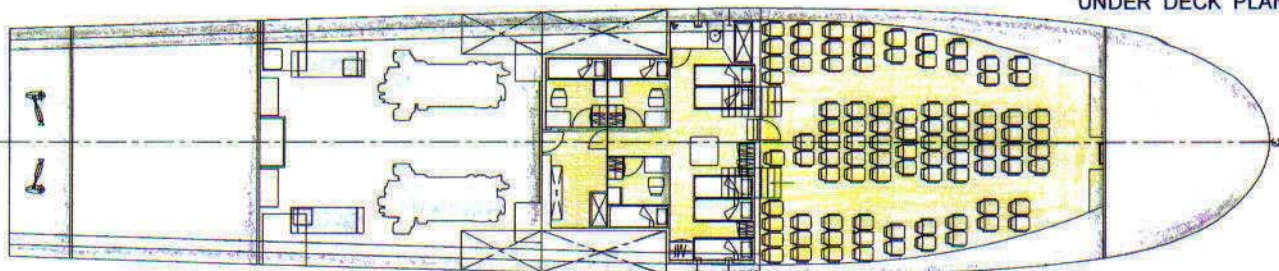

UNDER DECK PLAN

F00 F05 F10 F15 F20 F25 F30 F35 F40 F45 F50 F55 F60 F65 F70 F75 F80

LUNG TEH SHIPBUILDING CO.,LTD.
TEL:+886-3-9966118, FAX:+886-3-9966117

P.O.BOX 23, SU-AO TOWN, I-LAN, TAIWAN
e-mail: sales@ms.lts.com.tw web-site: www.lts.com.tw