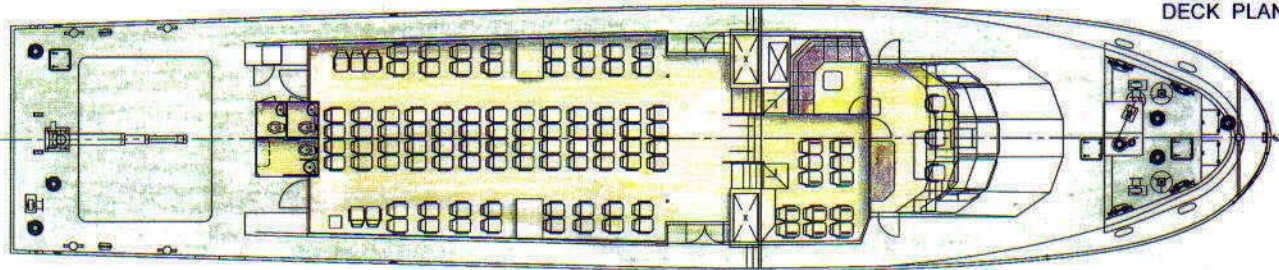

DECK PLAN

F00 F05 F10 F15 F20 F25 F30 F35 F40 F45 F50 F55 F60 F65 F70 F75 F80

LUNG TEH SHIPBUILDING CO.,LTD.
TEL:+886-3-9966118, FAX:+886-3-9966117

P.O.BOX 23, SU-AO TOWN, I-LAN, TAIWAN
e-mail: sales@ms.lts.com.tw web-site: www.lts.com.tw