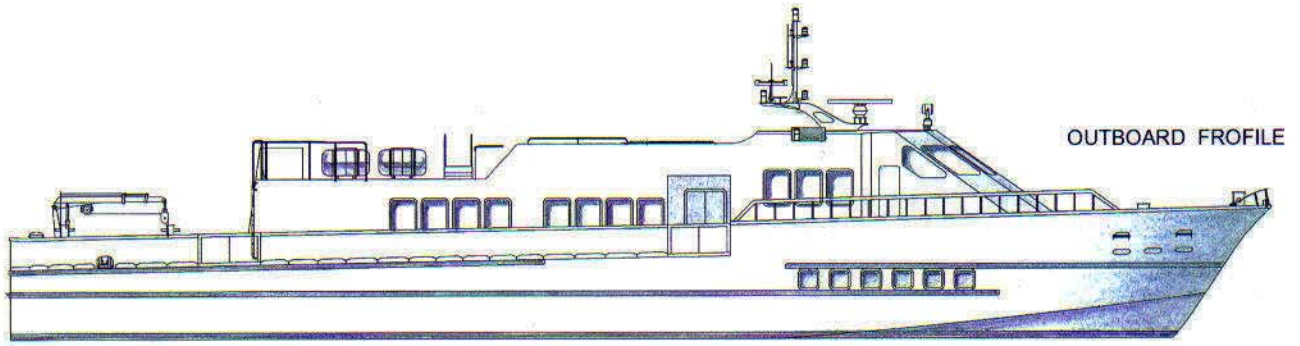

PRINCIPAL PARTICULARS

LENGTH O.A.	40.00 M
BREADTH MLD.	8.50 M
DEPTH MLD.	4.08 M
DESIGN DRAFT MLD.	1.60 M
MAXIMUM SPEED	30.00 Kts

CLASSIFICATION CR100+, FERRY, COASTAL SERVICE, CMS+

OUTBOARD PROFILE

INBOARD PROFILE