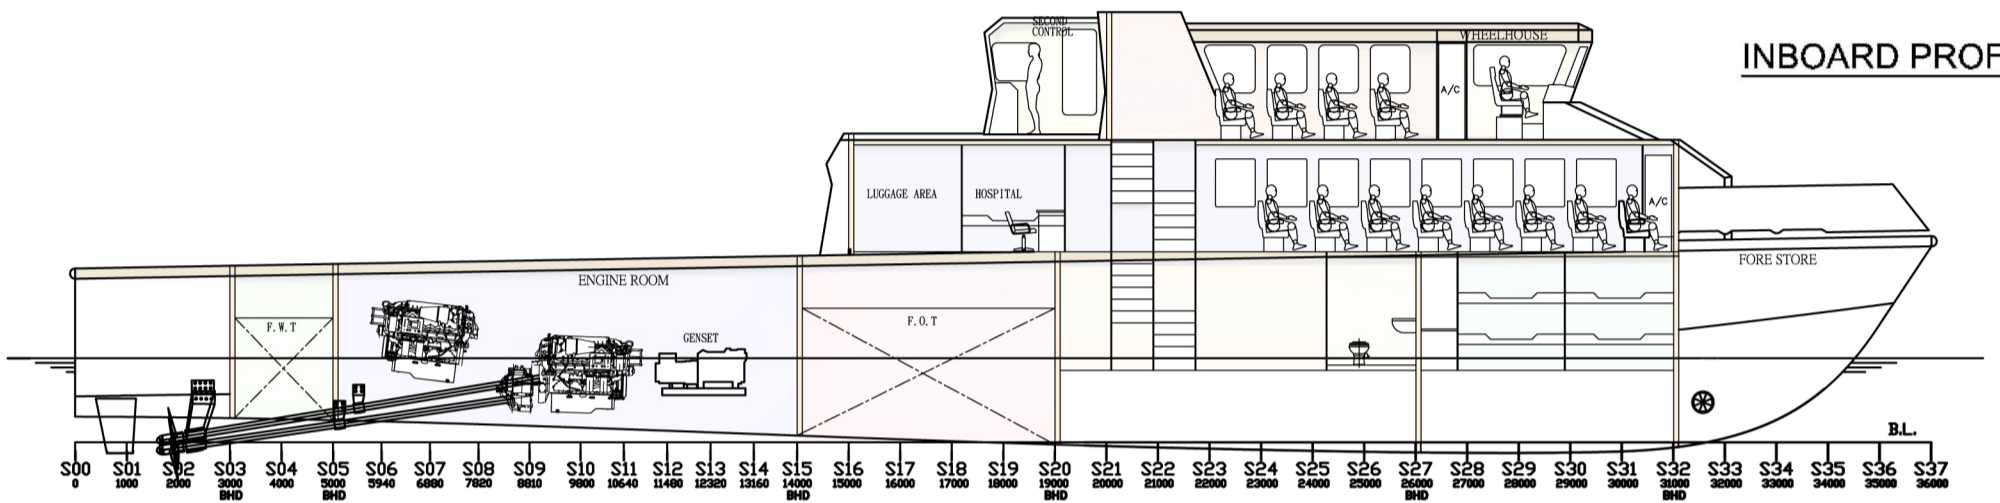

# 36M CREW BOAT

We insist each boat as a work of art.

**PT.LOGINDO SAMUDRAMAKMUR**

## PRINCIPAL PARTICULARS

LENGTH O.A.	36.00 M
BREADTH MLD.	7.60 M
DEPTH MLD.	3.65 M
DESIGN DRAFT MLD.	1.88 M
MAXIMUM SPEED	28.00 Kts
COMPLEMENT	10 crew + 122 passengers

OUTBOARD PROFILE

INBOARD PROFILE

01 DECK

DECK PLAN

UNDER DECK PLAN