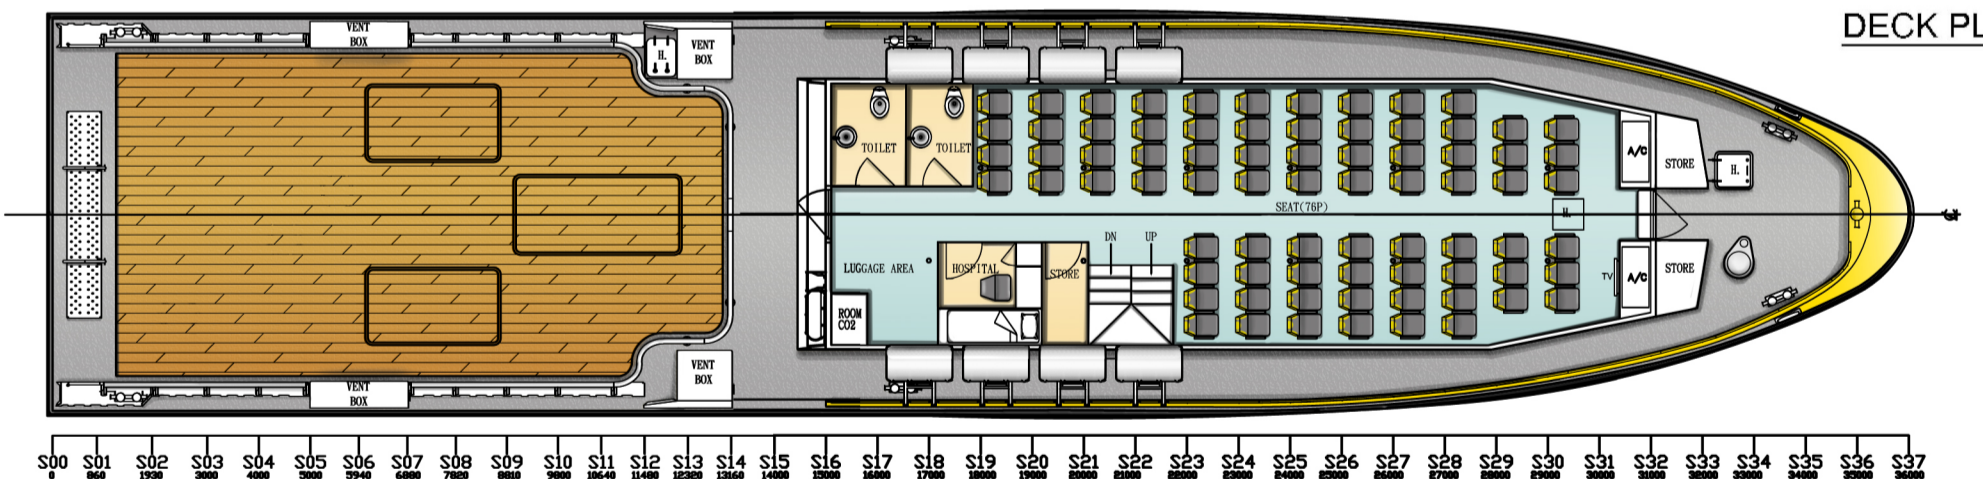

## PRINCIPAL PARTICULARS

LENGTH O.A.	36.00 M
BREADTH MLD.	7.60 M
DEPTH MLD.	3.65 M
DESIGN DRAFT MLD.	1.88 M
MAXIMUM SPEED	28.00 Kts
COMPLEMENT	10 crew + 122 passengers

OUTBOARD PROFILE

INBOARD PROFILE

01 DECK

DECK PLAN

UNDER DECK PLAN