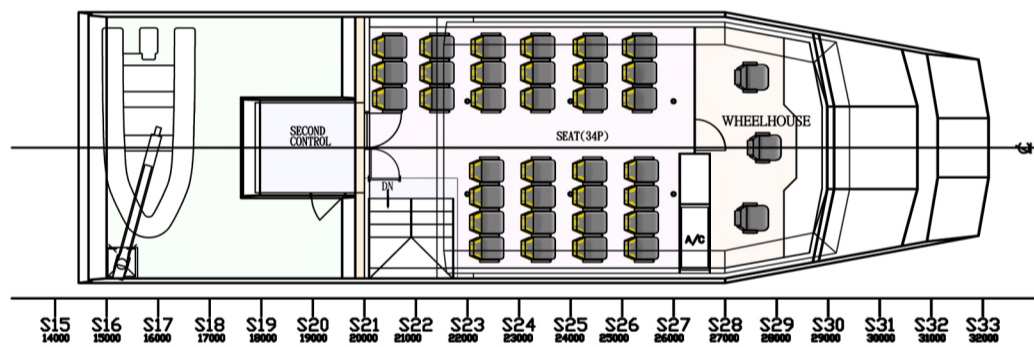

## PRINCIPAL PARTICULARS

LENGTH O.A.	36.00 M
BREADTH MLD.	7.60 M
DEPTH MLD.	3.65 M
DESIGN DRAFT MLD.	1.88 M
MAXIMUM SPEED	28.00 Kts
COMPLEMENT	10 crew + 122 passengers

OUTBOARD PROFILE

INBOARD PROFILE

01 DECK

DECK PLAN

UNDER DECK PLAN