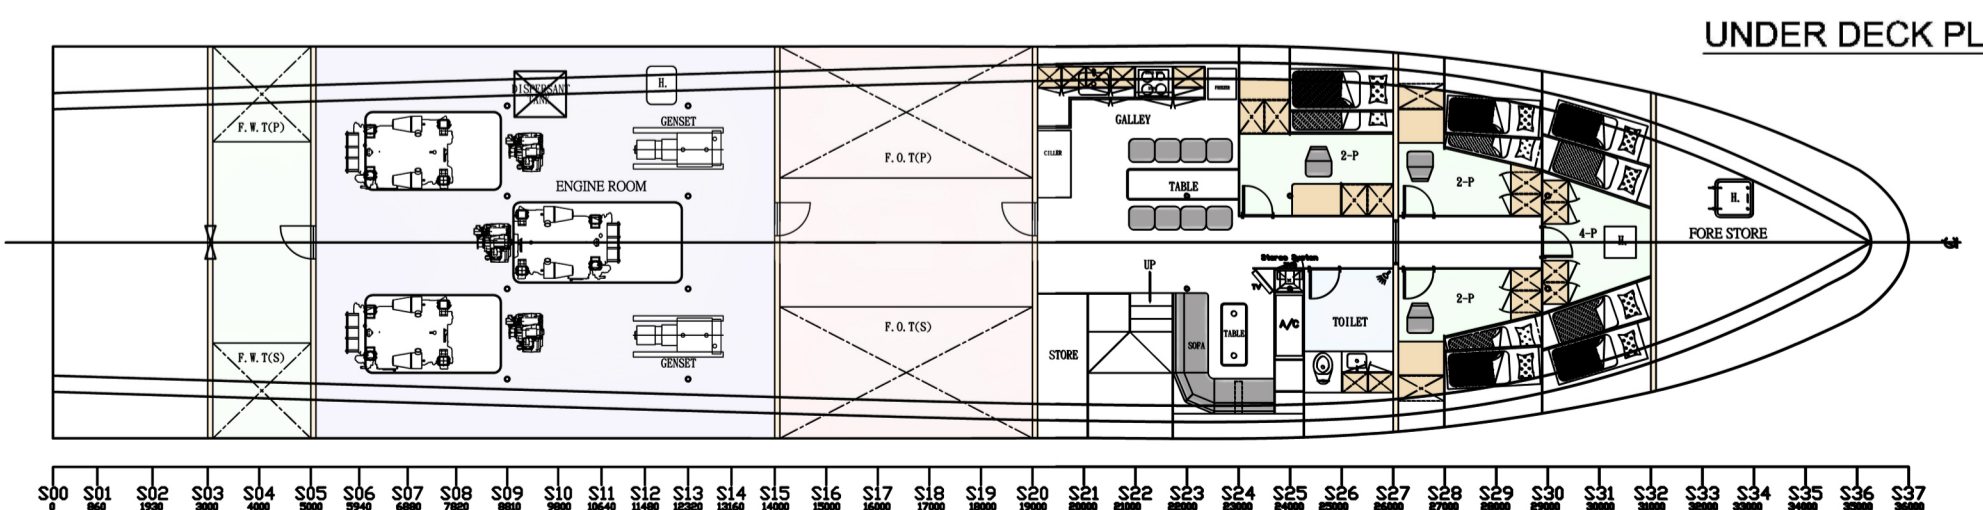

## PRINCIPAL PARTICULARS

LENGTH O.A.	36.00 M
BREADTH MLD.	7.60 M
DEPTH MLD.	3.65 M
DESIGN DRAFT MLD.	1.88 M
MAXIMUM SPEED	28.00 Kts
COMPLEMENT	10 crew + 122 passengers

OUTBOARD PROFILE

INBOARD PROFILE

01 DECK

DECK PLAN

UNDER DECK PLAN