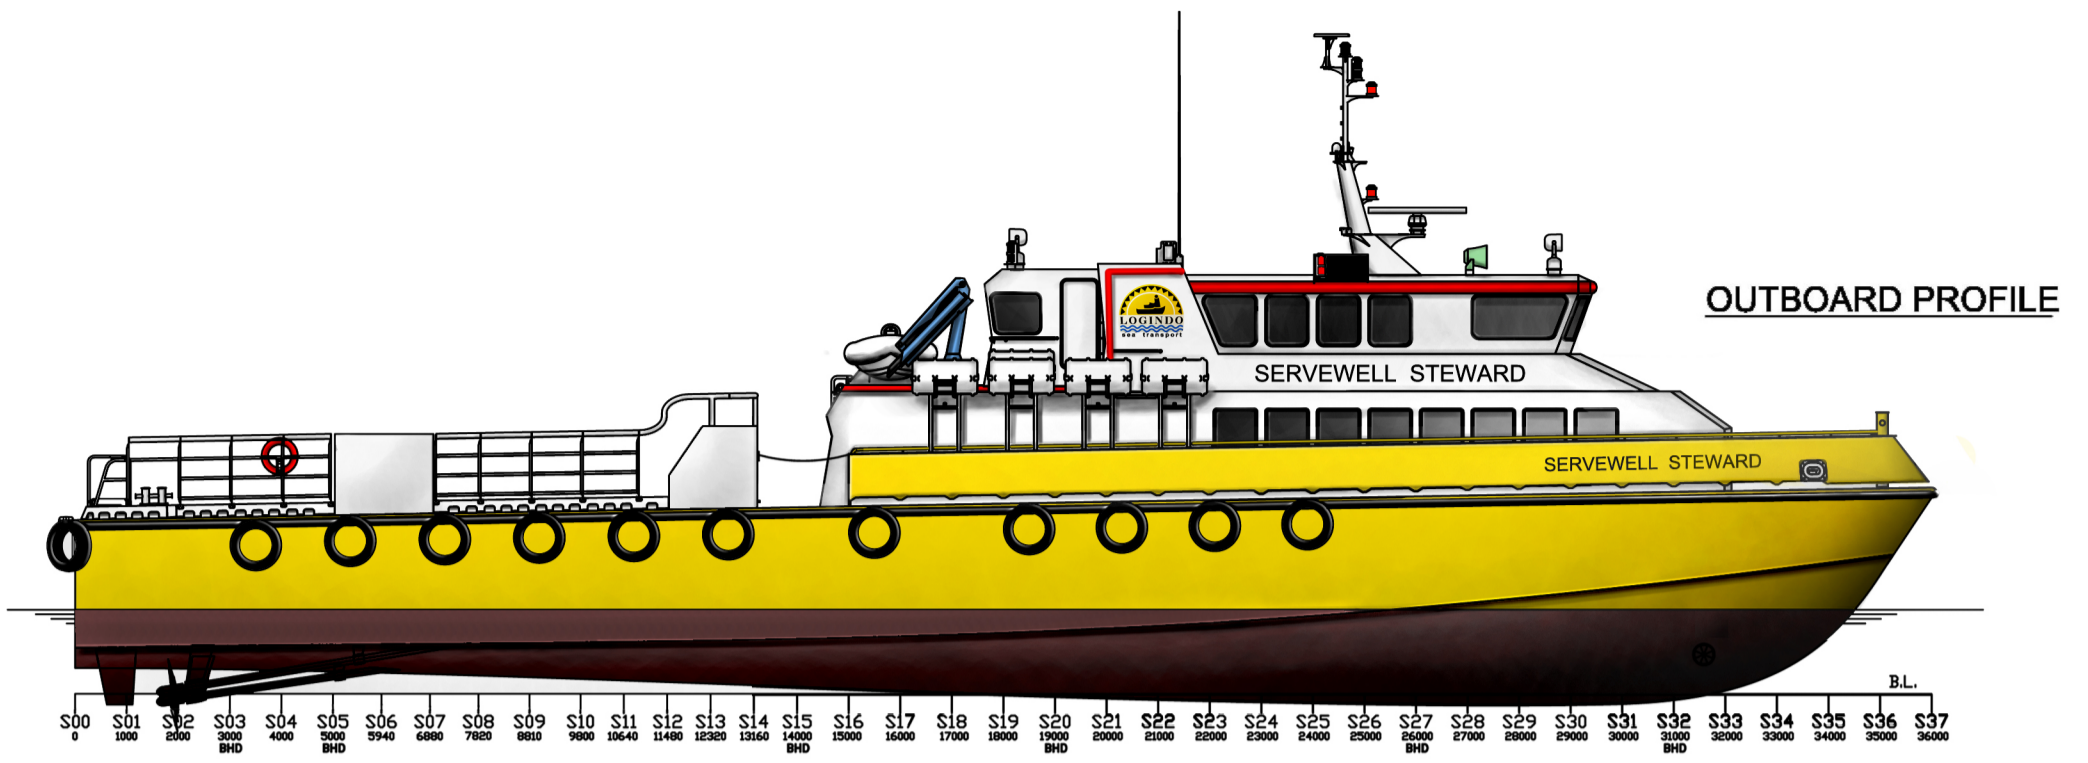

# 36M CREW BOAT

We insist each boat as a work of art.

**PT.LOGINDO SAMUDRAMAKMUR**

## PRINCIPAL PARTICULARS

LENGTH O.A.	36.00 M
BREADTH MLD.	7.60 M
DEPTH MLD.	3.65 M
DESIGN DRAFT MLD.	1.88 M
MAXIMUM SPEED	28.00 Kts
COMPLEMENT	10 crew + 122 passengers

OUTBOARD PROFILE

INBOARD PROFILE

01 DECK

DECK PLAN

UNDER DECK PLAN