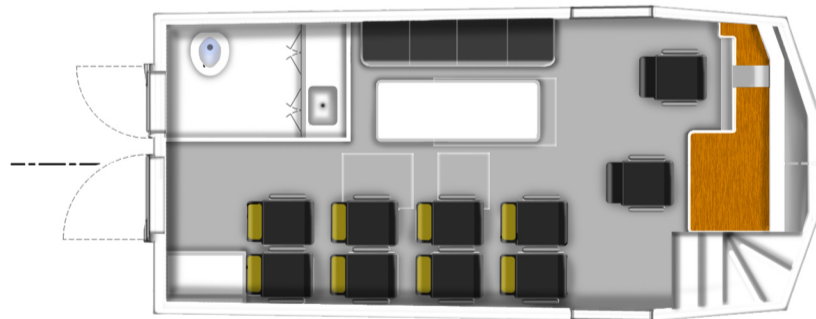

15.8M HARBOUR PATROL LAUNCH

We insist every boat is a work of art.

TIAN SAN SHIPPING (PTE) LIMITED

PRINCIPAL PARTICULARS

LENGTH O.A.	15.80 M
BREADTH MLD.	4.80 M
DEPTH MLD.	2.20 M
DESIGN DRAFT MLD.	0.94 M
MAXIMUM SPEED	24.00 Kts
COMPLEMENT	3 crew + 15 passengers

OUTSIDE PROFILE

DECK PLAN

INBOARD PROFILE

WHEELHOUSE/PASSENGER CABIN

UNDER DECK