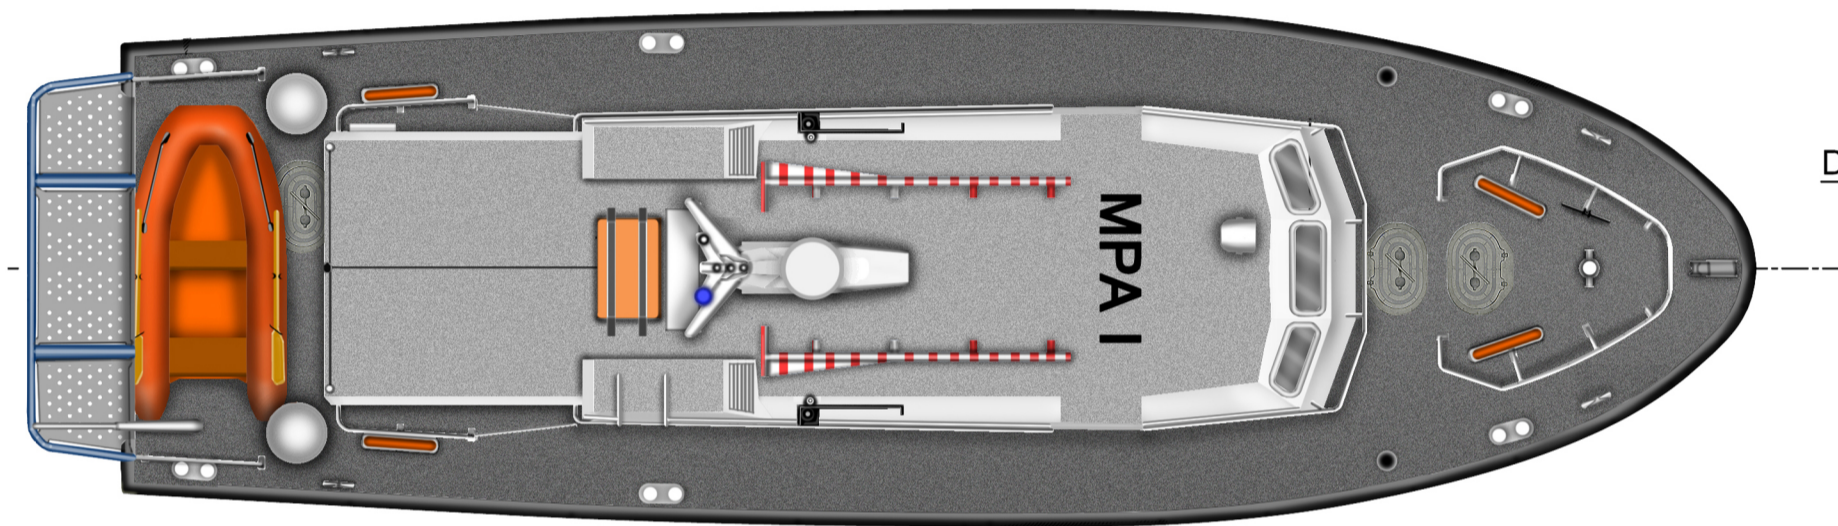

15.8M HARBOUR PATROL LAUNCH

We insist every boat is a work of art.

TIAN SAN SHIPPING (PTE) LIMITED

PRINCIPAL PARTICULARS

LENGTH O.A.	15.80 M
BREADTH MLD.	4.80 M
DEPTH MLD.	2.20 M
DESIGN DRAFT MLD.	0.94 M
MAXIMUM SPEED	24.00 Kts
COMPLEMENT	3 crew + 15 passengers

OUTSIDE PROFILE

DECK PLAN

INBOARD PROFILE

WHEELHOUSE/PASSENGER CABIN

UNDER DECK