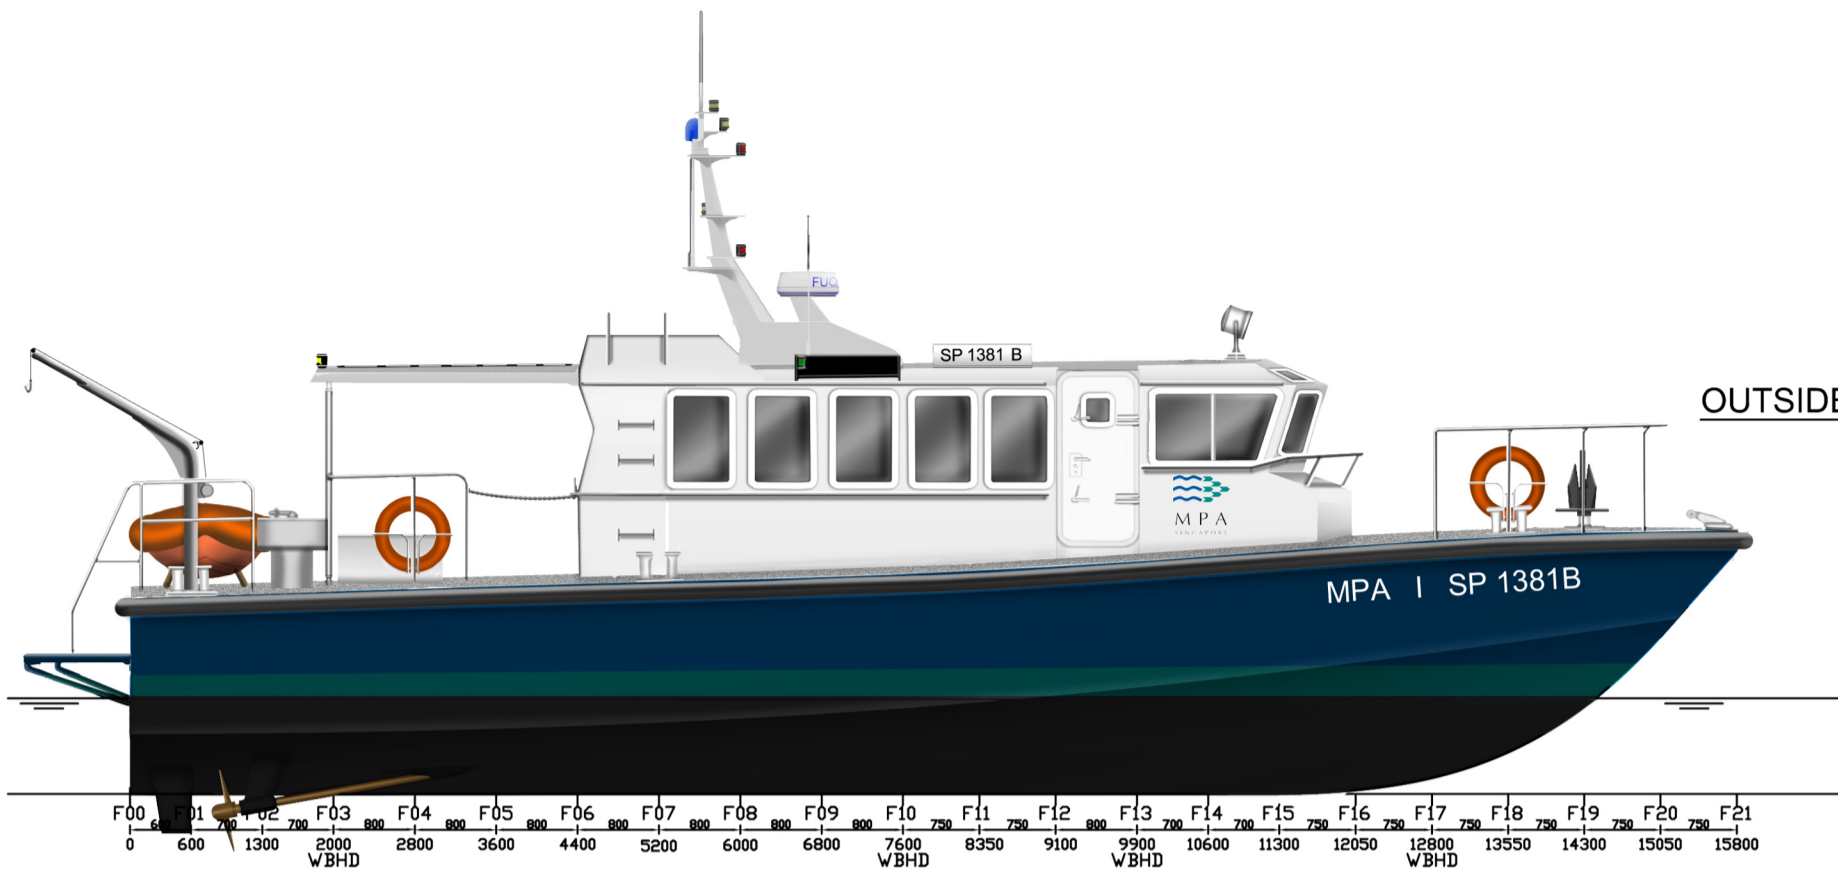

15.8M HARBOUR PATROL LAUNCH

We insist every boat is a work of art.

TIAN SAN SHIPPING (PTE) LIMITED

PRINCIPAL PARTICULARS

LENGTH O.A.	15.80 M
BREADTH MLD.	4.80 M
DEPTH MLD.	2.20 M
DESIGN DRAFT MLD.	0.94 M
MAXIMUM SPEED	24.00 Kts
COMPLEMENT	3 crew + 15 passengers

OUTSIDE PROFILE

DECK PLAN

INBOARD PROFILE

WHEELHOUSE/PASSENGER CABIN

UNDER DECK