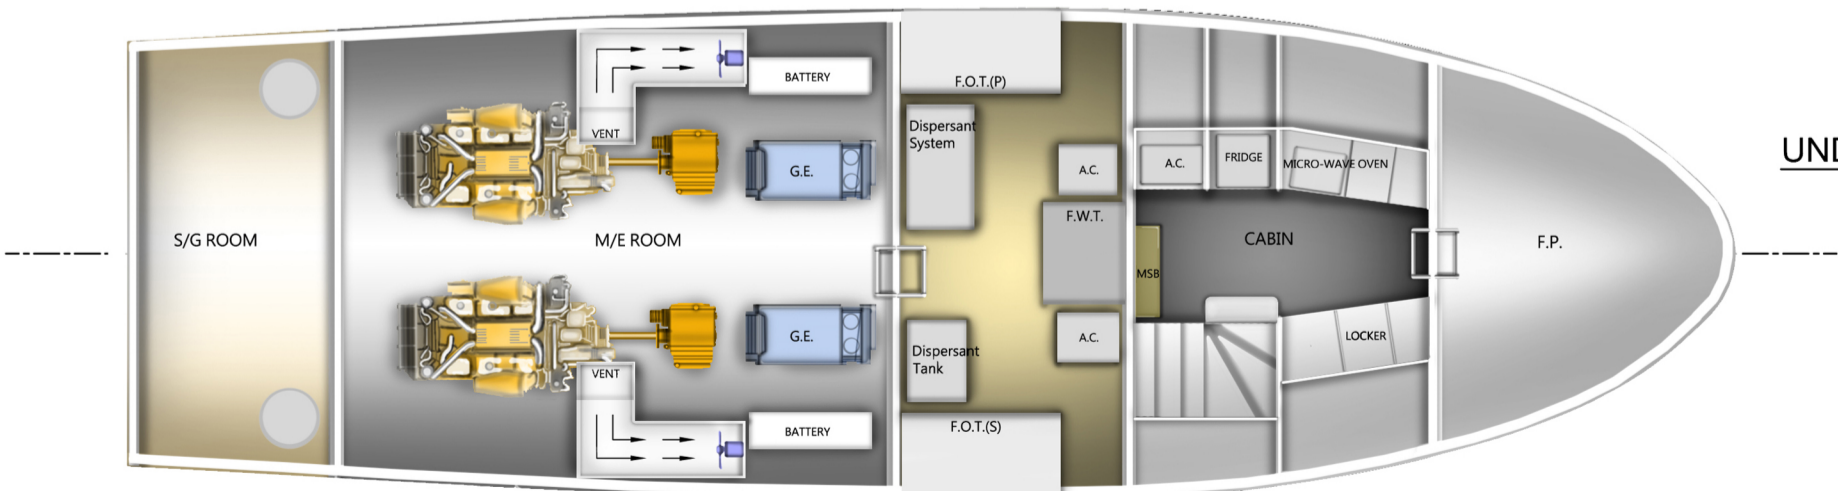

15.8M HARBOUR PATROL LAUNCH

We insist every boat is a work of art.

TIAN SAN SHIPPING (PTE) LIMITED

PRINCIPAL PARTICULARS

LENGTH O.A.	15.80 M
BREADTH MLD.	4.80 M
DEPTH MLD.	2.20 M
DESIGN DRAFT MLD.	0.94 M
MAXIMUM SPEED	24.00 Kts
COMPLEMENT	3 crew + 15 passengers

OUTSIDE PROFILE

DECK PLAN

INBOARD PROFILE

WHEELHOUSE/PASSENGER CABIN

UNDER DECK