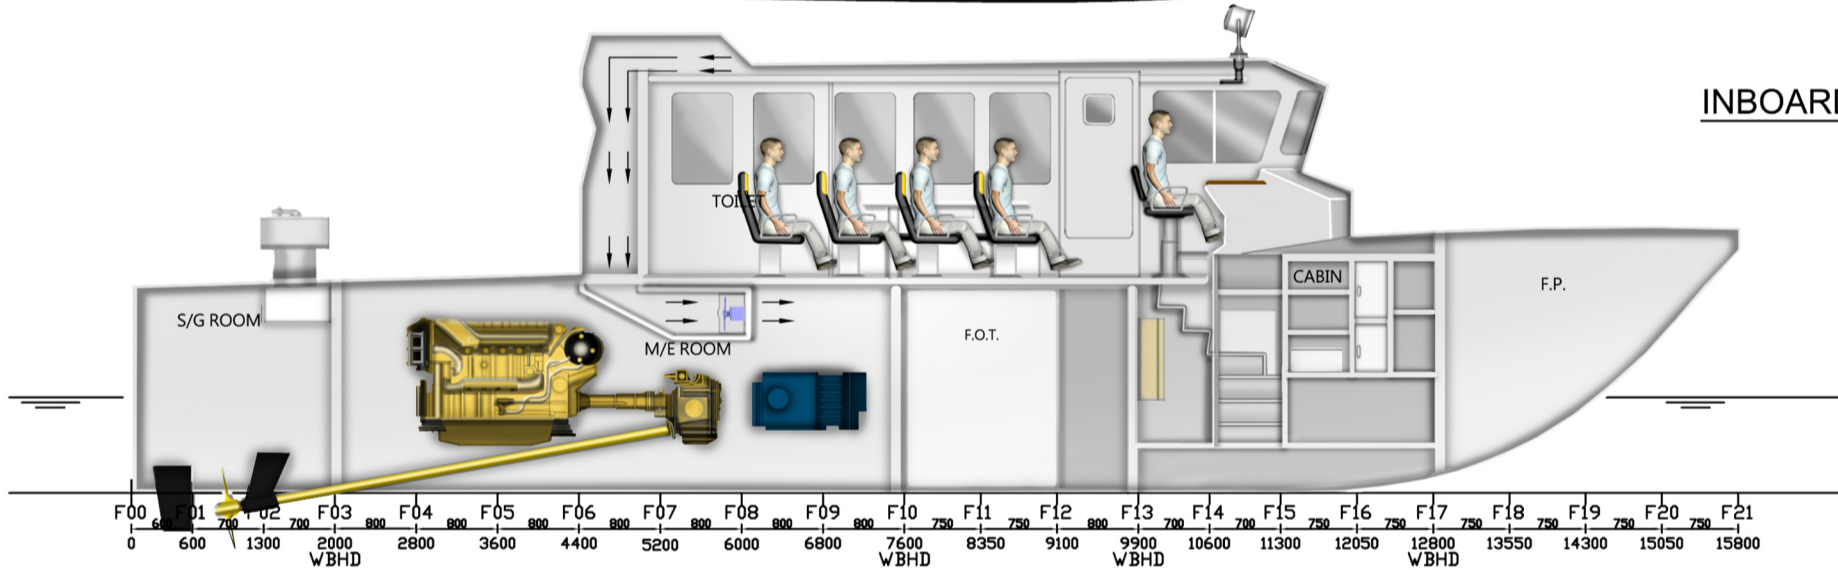

15.8M HARBOUR PATROL LAUNCH

We insist every boat is a work of art.

TIAN SAN SHIPPING (PTE) LIMITED

PRINCIPAL PARTICULARS

LENGTH O.A.	15.80 M
BREADTH MLD.	4.80 M
DEPTH MLD.	2.20 M
DESIGN DRAFT MLD.	0.94 M
MAXIMUM SPEED	24.00 Kts
COMPLEMENT	3 crew + 15 passengers

OUTSIDE PROFILE

DECK PLAN

INBOARD PROFILE

WHEELHOUSE/PASSENGER CABIN

UNDER DECK