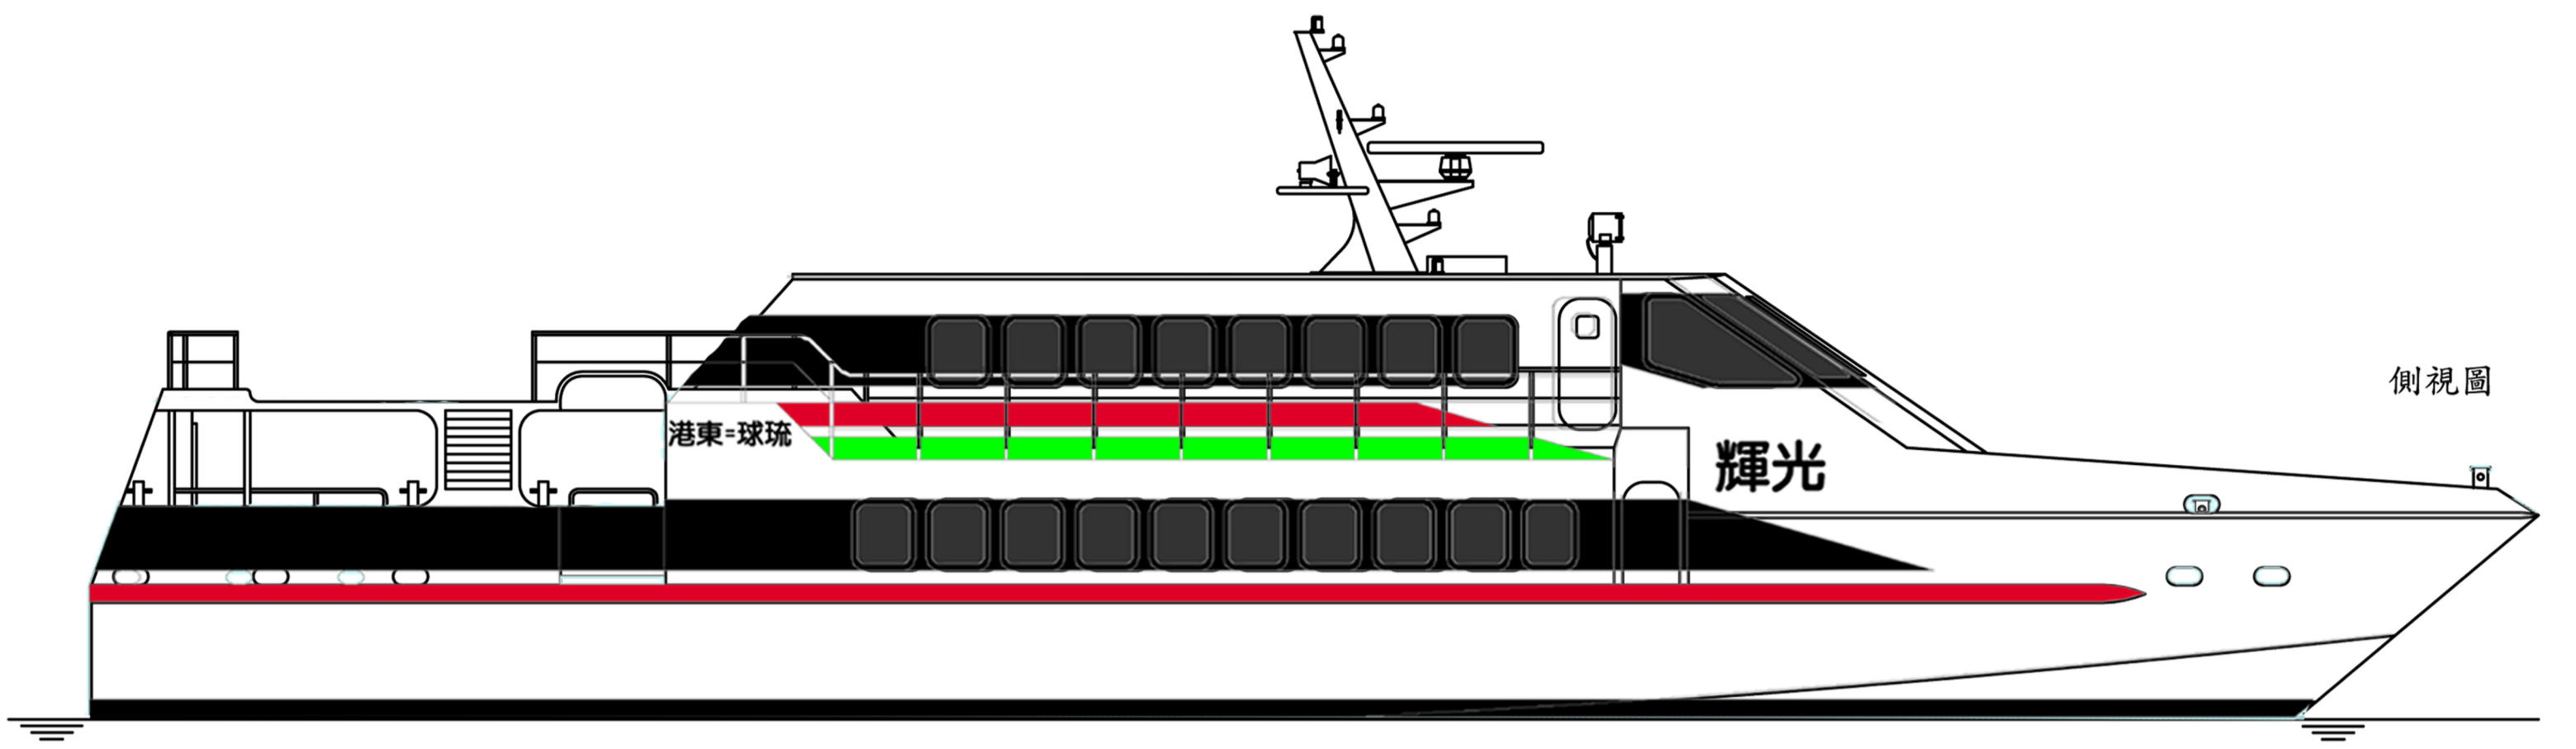

28M FERRY

We insist each boat as a work of art.

Kaohsiung City Shipping ,TAIWAN

PRINCIPAL PARTICULARS

LENGTH O.A.	28.50 M
BREADTH MLD.	6.50 M
DEPTH MLD.	2.00 M
DESIGN DRAFT MLD.	1.20 M
MAXIMUM SPEED	36.00 Kts
COMPLEMENT	188 P