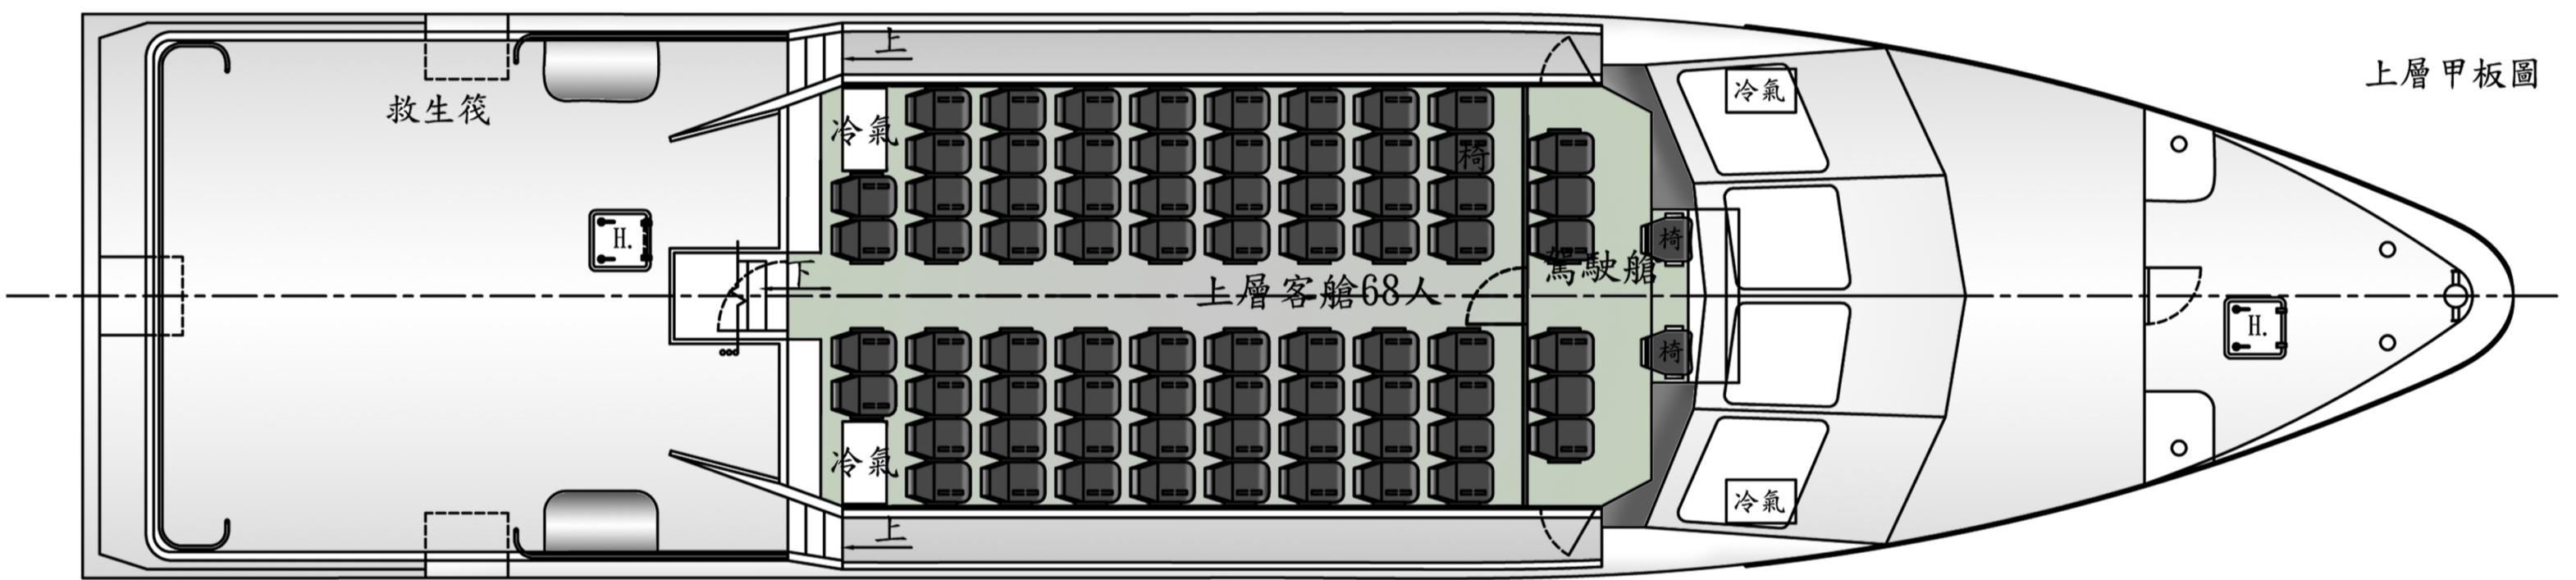

LUNG TEH SHIPBUILDING CO.,LTD.

TEL:+886-3-9966118, FAX:+886-3-9966117

P.O.BOX 23, SU-AO TOWN, I-LAN, TAIWAN

e-mail: sales@ms.lts.com.tw web-site: www.lts.com.tw