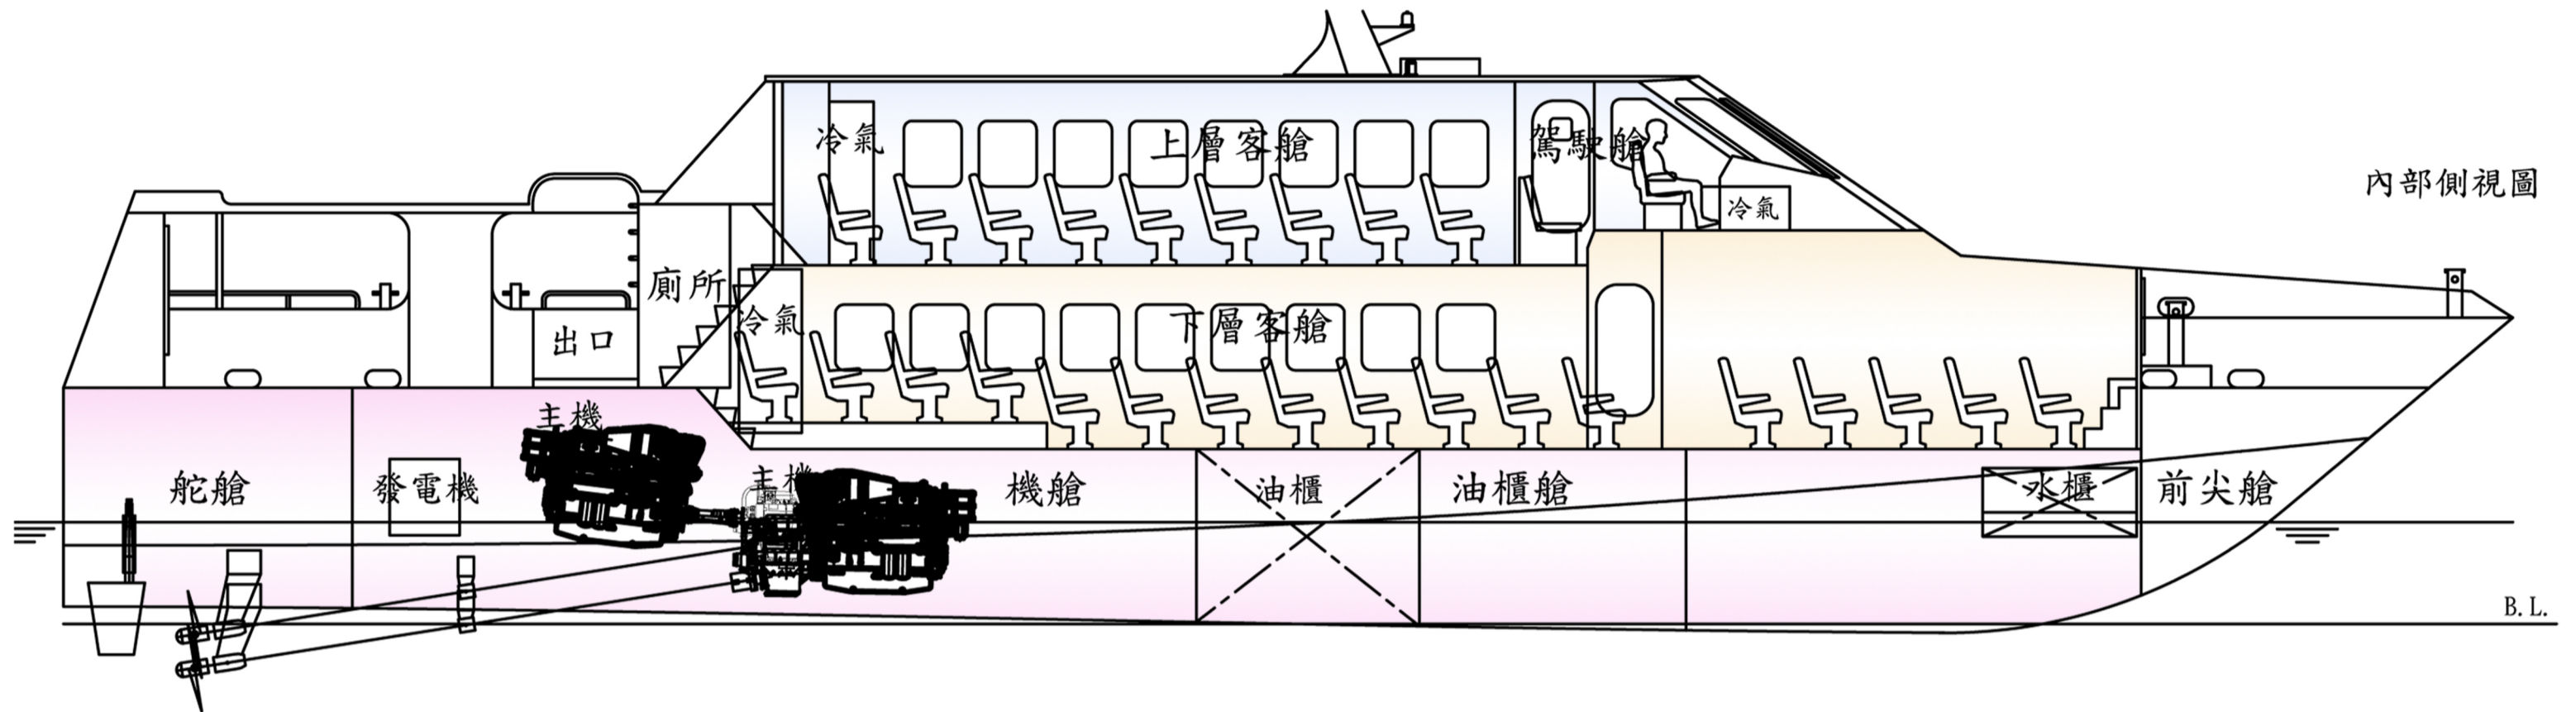

28M FERRY

We insist each boat as a work of art.

Kaohsiung City Shipping ,TAIWAN

PRINCIPAL PARTICULARS

LENGTH O.A.	28.50 M
BREADTH MLD.	6.50 M
DEPTH MLD.	2.00 M
DESIGN DRAFT MLD.	1.20 M
MAXIMUM SPEED	36.00 Kts
COMPLEMENT	188 P