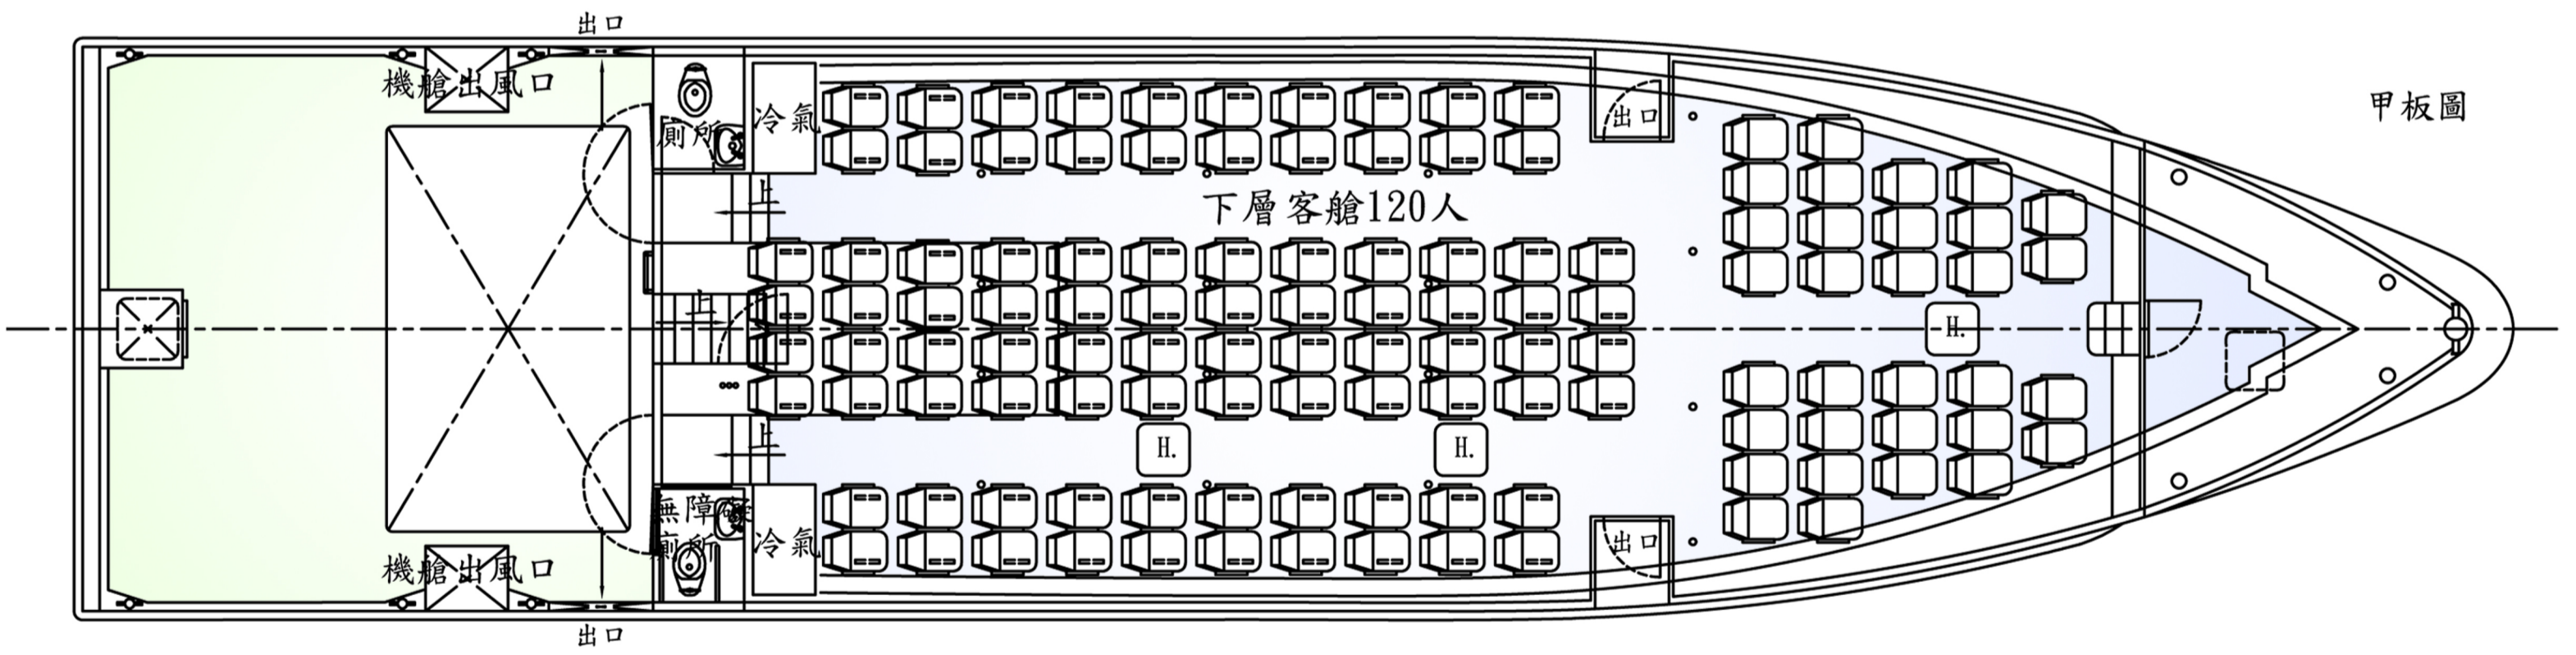

LUNG TEH SHIPBUILDING CO.,LTD.

TEL:+886-3-9966118, FAX:+886-3-9966117

P.O.BOX 23, SU-AO TOWN, I-LAN, TAIWAN

e-mail: sales@ms.lts.com.tw web-site: www.lts.com.tw