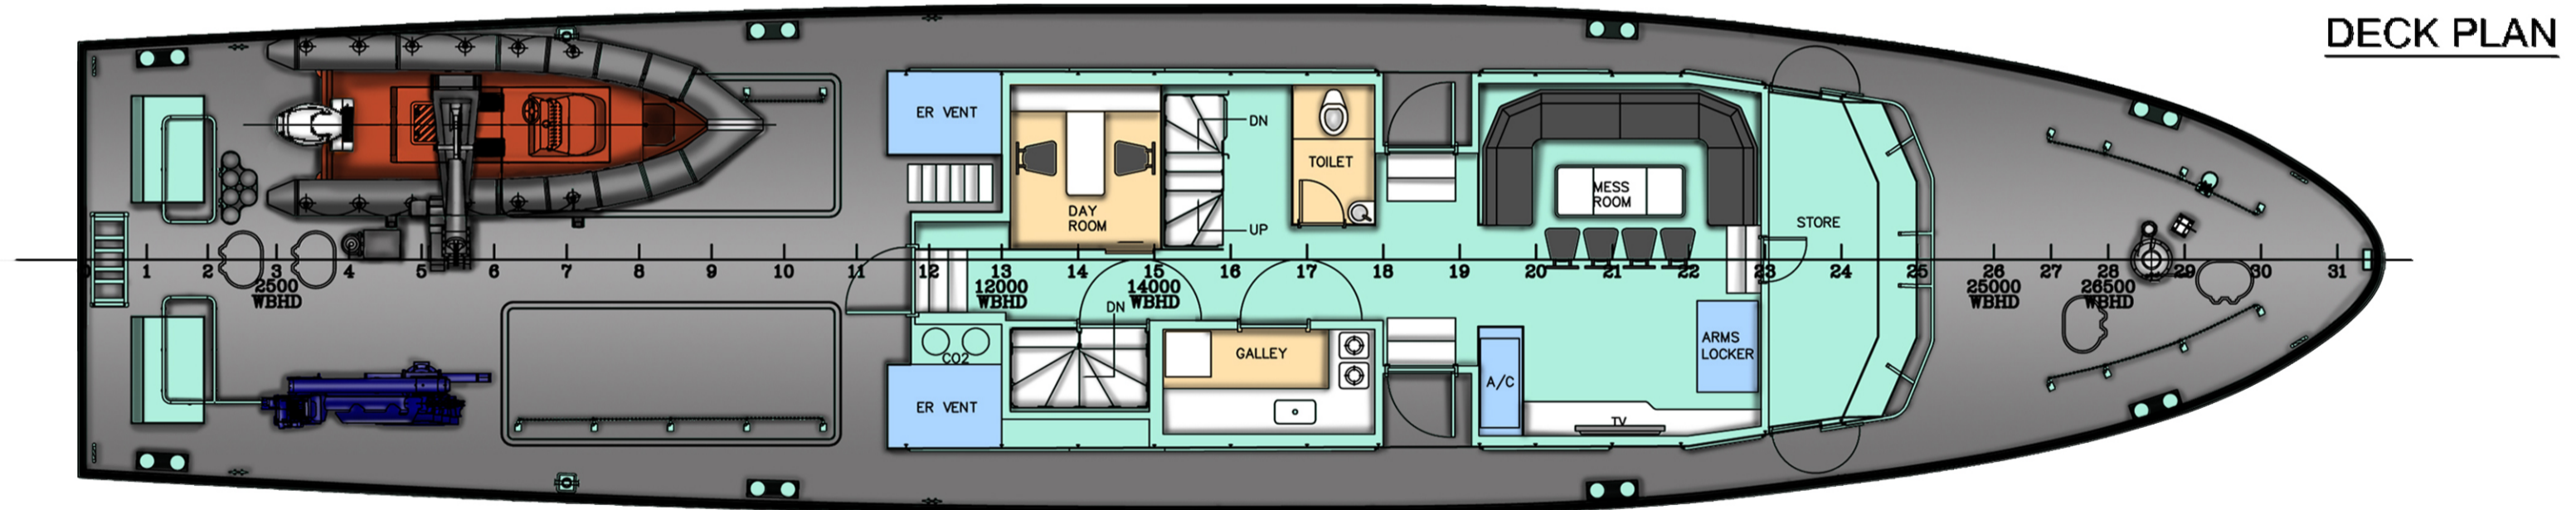

30M PATROL VESSEL

We insist each boat as a work of art.

HONG KONG CUSTOMS DEPARTMENT

PRINCIPAL PARTICULARS

LENGTH O.A.	30.00 M
BREADTH MLD.	6.50 M
DEPTH MLD.	3.80 M
DESIGN DRAFT MLD.	1.80 M
MAXIMUM SPEED	30.00 Kts
COMPLEMENT	5 crew + 10 passengers

OUTBOARD PROFILE

INBOARD PROFILE

01 DECK

DECK PLAN

UNDER DECK PLAN