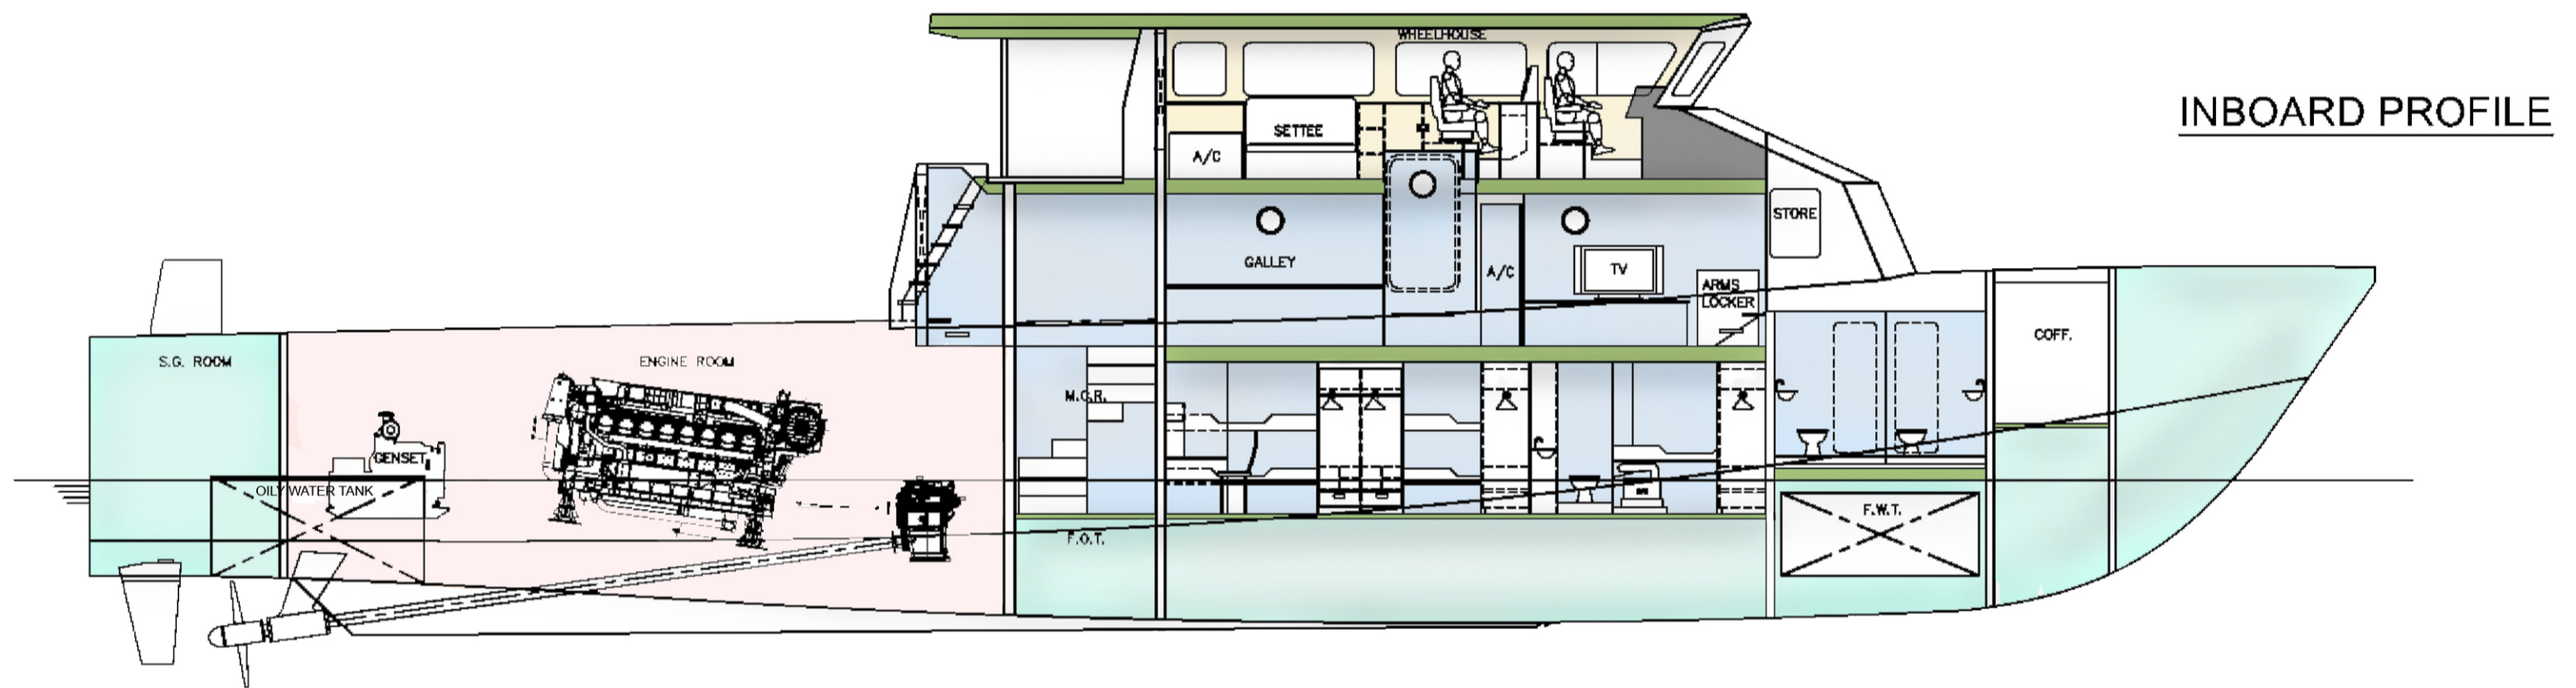

30M PATROL VESSEL

We insist each boat as a work of art.

HONG KONG CUSTOMS DEPARTMENT

PRINCIPAL PARTICULARS

LENGTH O.A.	30.00 M
BREADTH MLD.	6.50 M
DEPTH MLD.	3.80 M
DESIGN DRAFT MLD.	1.80 M
MAXIMUM SPEED	30.00 Kts
COMPLEMENT	5 crew + 10 passengers

OUTBOARD PROFILE

INBOARD PROFILE

01 DECK

DECK PLAN

UNDER DECK PLAN