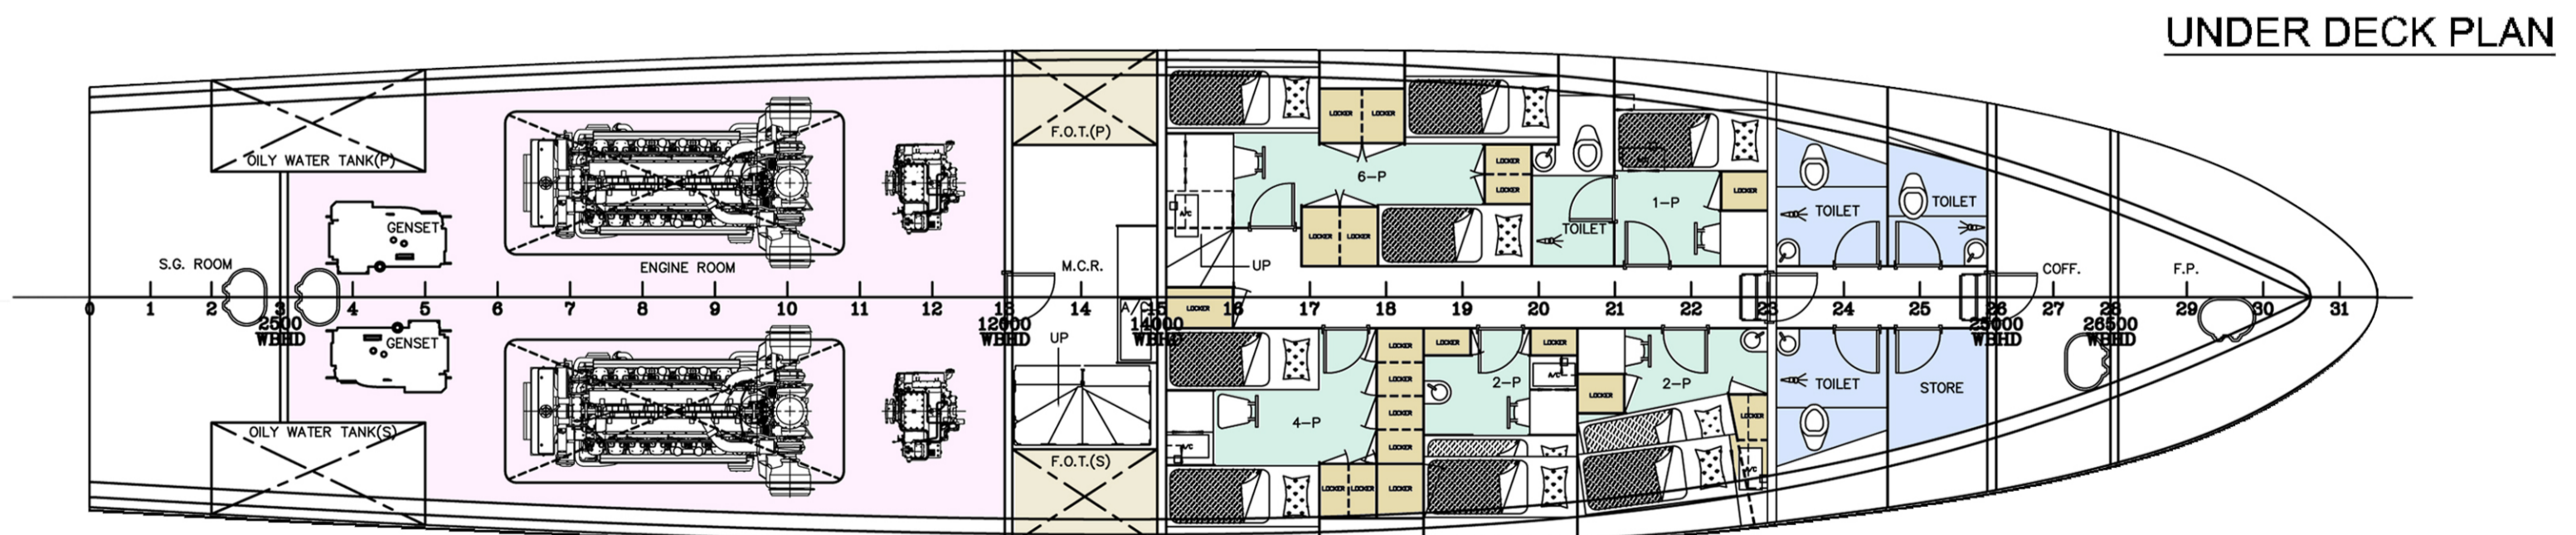

30M PATROL VESSEL

We insist each boat as a work of art.

HONG KONG CUSTOMS DEPARTMENT

PRINCIPAL PARTICULARS

LENGTH O.A.	30.00 M
BREADTH MLD.	6.50 M
DEPTH MLD.	3.80 M
DESIGN DRAFT MLD.	1.80 M
MAXIMUM SPEED	30.00 Kts
COMPLEMENT	5 crew + 10 passengers

OUTBOARD PROFILE

INBOARD PROFILE

01 DECK

DECK PLAN

UNDER DECK PLAN