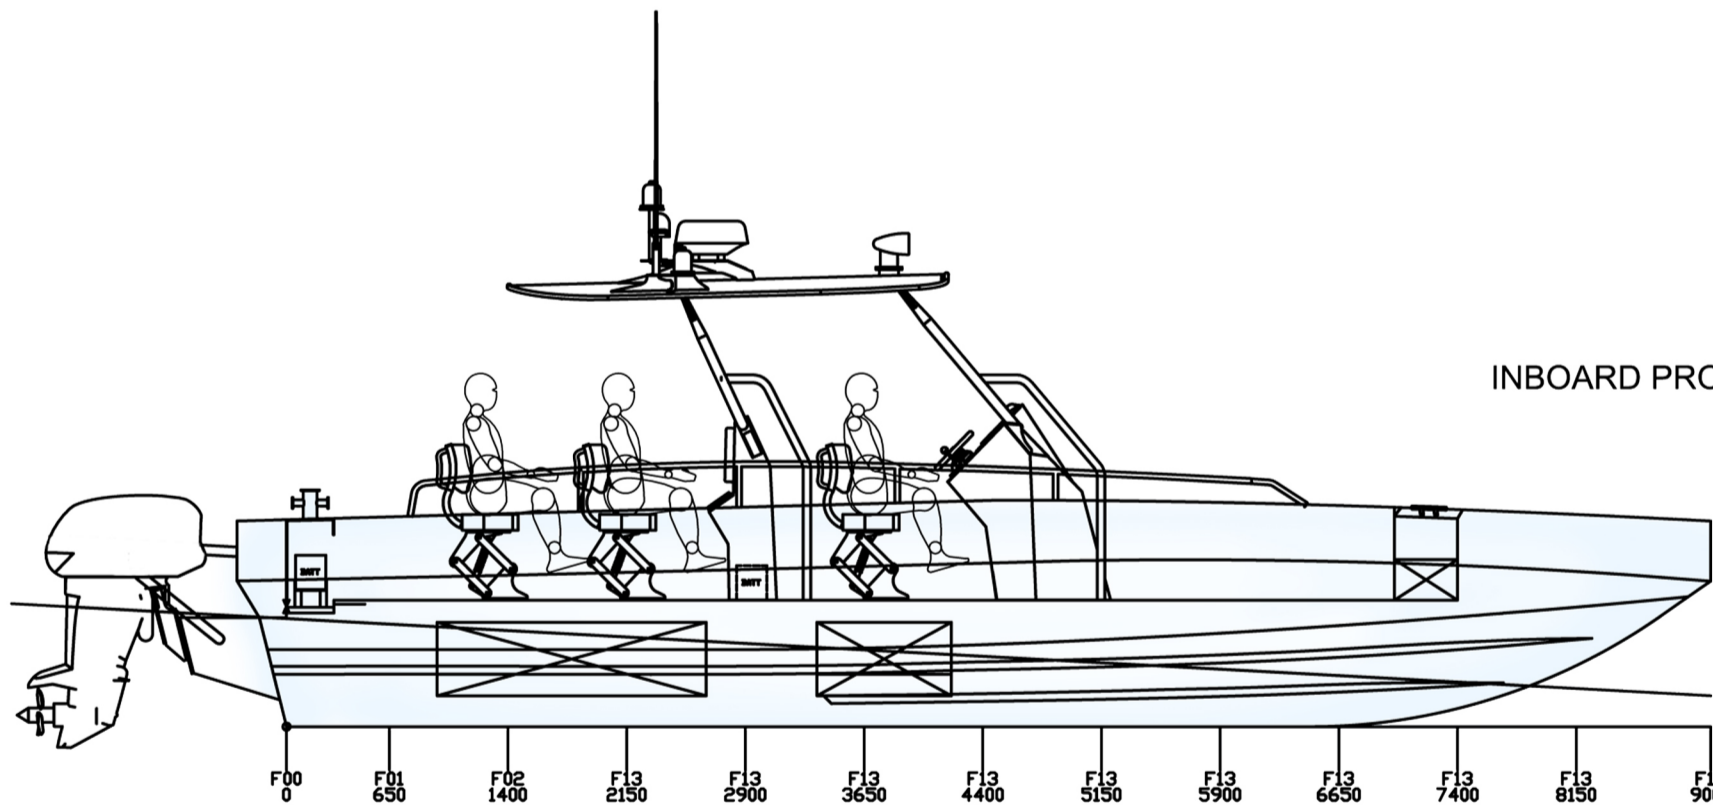

11M RIB

We insist every boat is a work of art.

PRINCIPAL PARTICULARS

LENGTH O.A.	11.00 M
BREADTH	2.95 M
DEPTH	1.40 M
DRAFT	0.50 M
MAXIMUM SPEED	55 Kts
COMPLEMENT	6 passengers

OUTSIDE PROFILE

INBOARD PROFILE

F00 0 F01 650 F02 1400 F13 2150 F13 2900 F13 3650 F13 4400 F13 5150 F13 5900 F13 6650 F13 7400 F13 8150 F13 9000

DECK PLAN