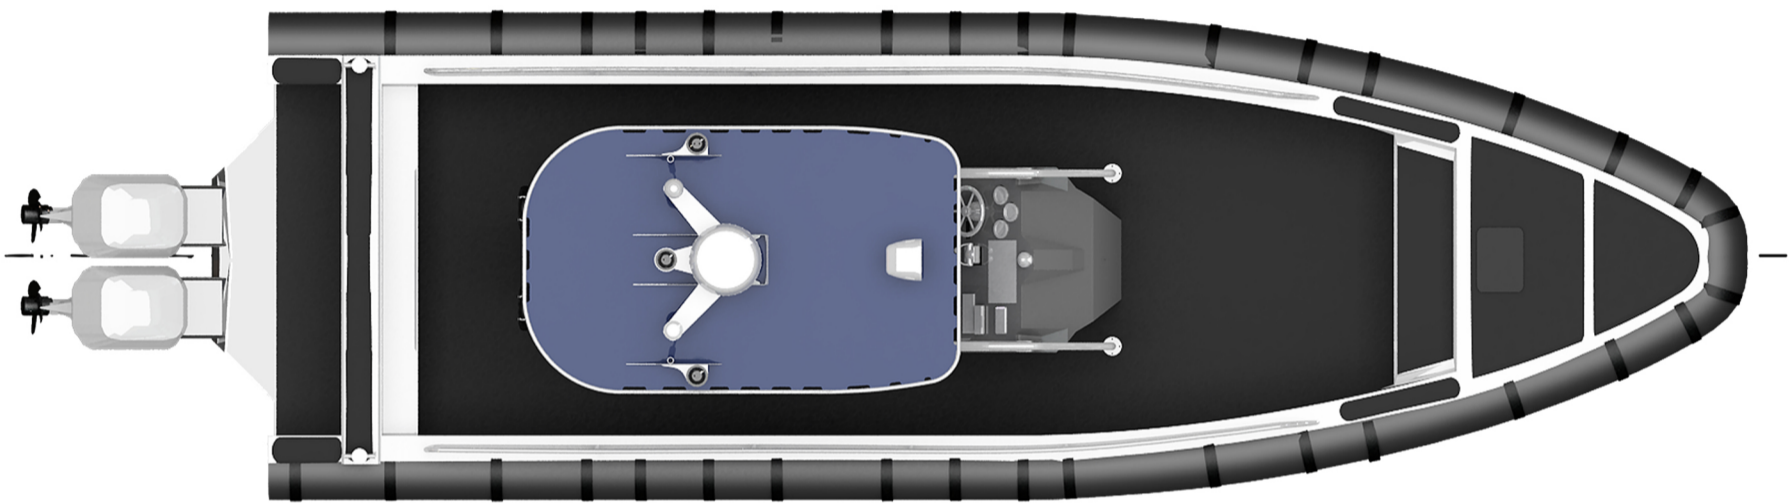

11M RIB

We insist every boat is a work of art.

PRINCIPAL PARTICULARS

LENGTH O.A.	11.00 M
BREADTH	2.95 M
DEPTH	1.40 M
DRAFT	0.50 M
MAXIMUM SPEED	55 Kts
COMPLEMENT	6 passengers

OUTSIDE PROFILE

INBOARD PROFILE

F00 0 F01 650 F02 1400 F13 2150 F13 2900 F13 3650 F13 4400 F13 5150 F13 5900 F13 6650 F13 7400 F13 8150 F13 9000

DECK PLAN