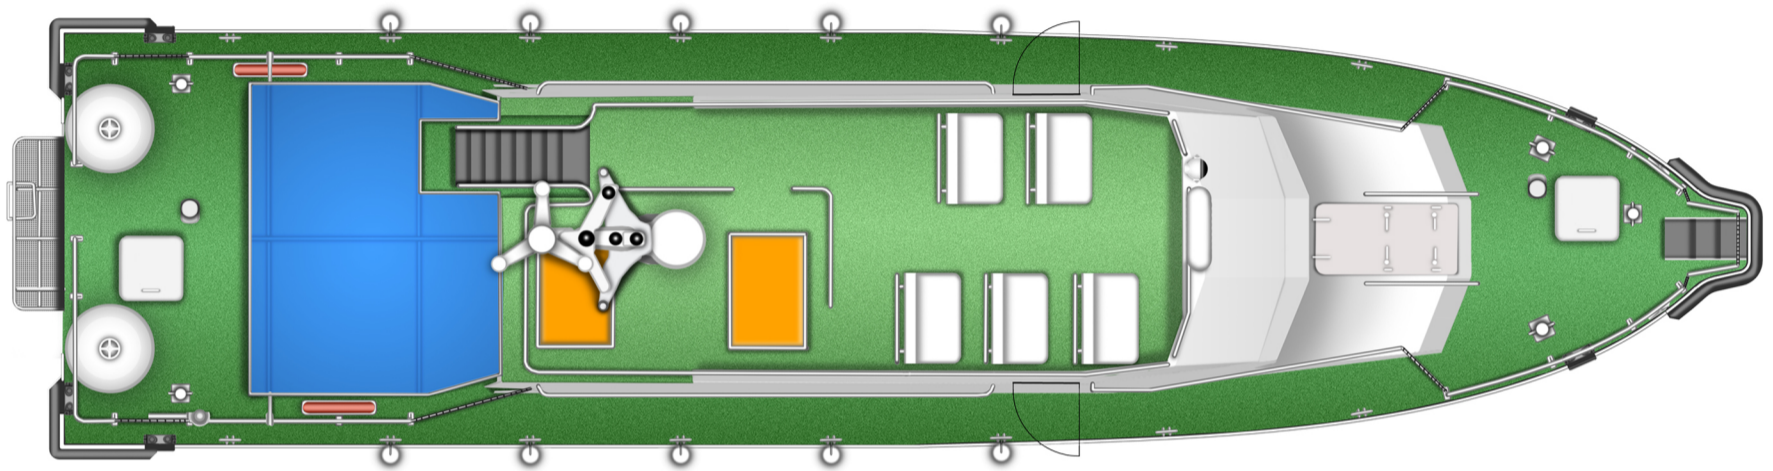

16.5M HARBOUR PATROL LAUNCH

We insist every boat is a work of art.

JAPAN

PRINCIPAL PARTICULARS

LENGTH O.A.	16.50 M
BREADTH MLD.	4.10 M
DEPTH MLD.	2.10 M
DESIGN DRAFT MLD.	0.80 M
MAXIMUM SPEED	32.00 Kts
COMPLEMENT	2 crew 26 passengers