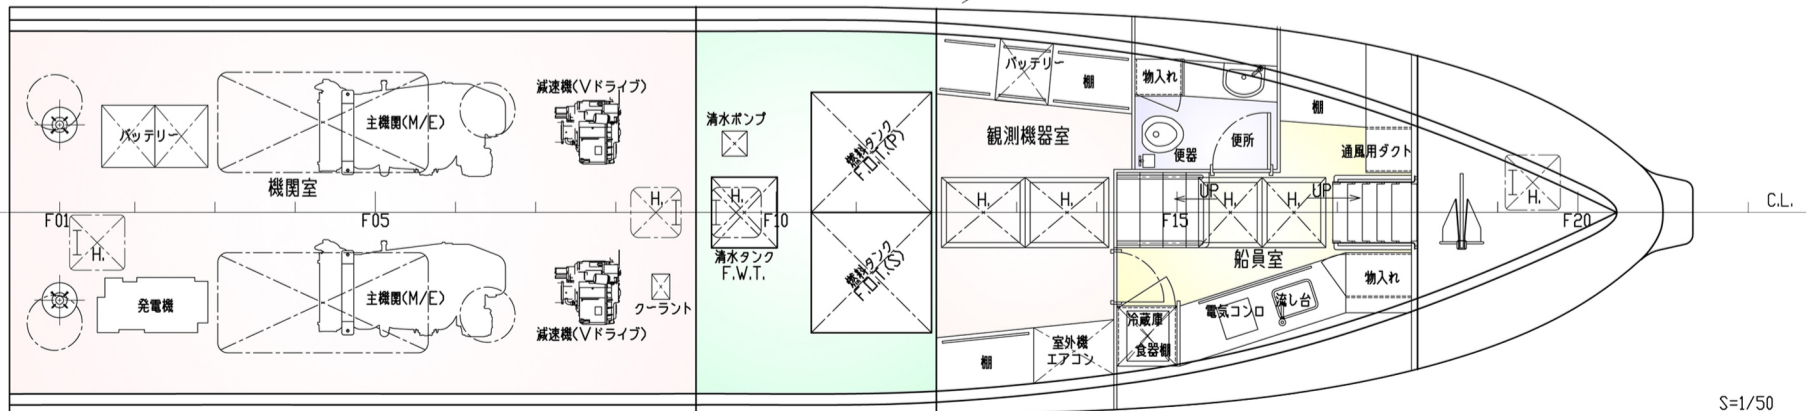

16.5M HARBOUR PATROL LAUNCH

We insist every boat is a work of art.

JAPAN

PRINCIPAL PARTICULARS

LENGTH O.A.	16.50 M
BREADTH MLD.	4.10 M
DEPTH MLD.	2.10 M
DESIGN DRAFT MLD.	0.80 M
MAXIMUM SPEED	32.00 Kts
COMPLEMENT	2 crew 26 passengers