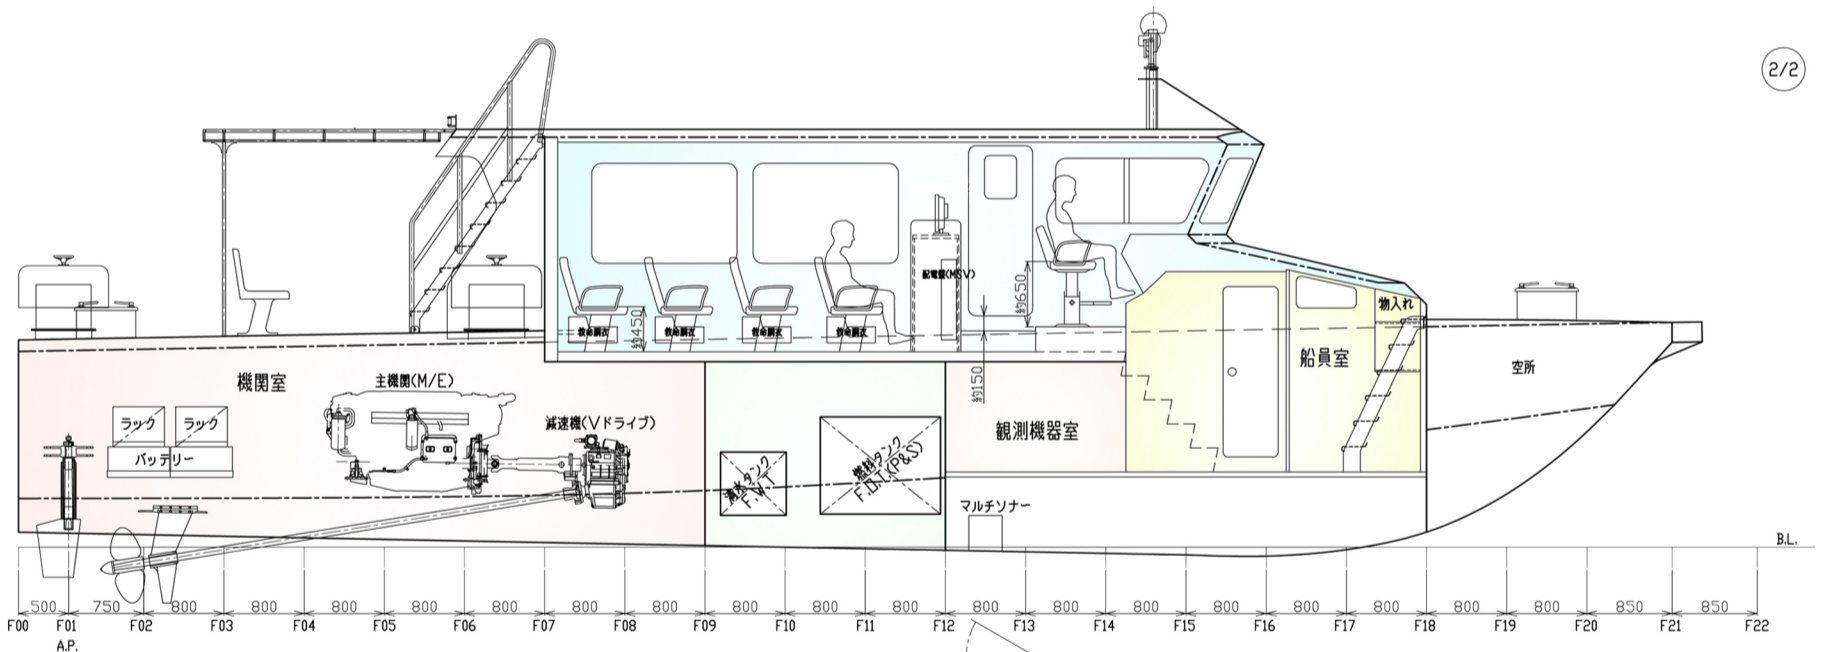

16.5M HARBOUR PATROL LAUNCH

We insist every boat is a work of art.

JAPAN

PRINCIPAL PARTICULARS

LENGTH O.A.	16.50 M
BREADTH MLD.	4.10 M
DEPTH MLD.	2.10 M
DESIGN DRAFT MLD.	0.80 M
MAXIMUM SPEED	32.00 Kts
COMPLEMENT	2 crew 26 passengers