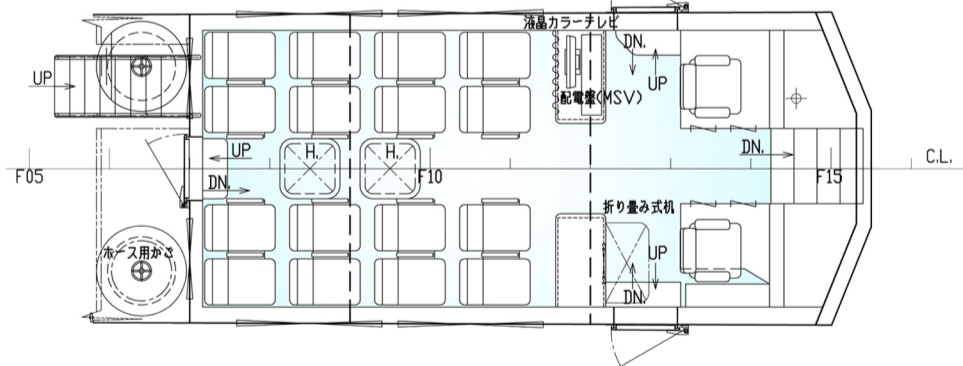

16.5M HARBOUR PATROL LAUNCH

We insist every boat is a work of art.

JAPAN

PRINCIPAL PARTICULARS

LENGTH O.A.	16.50 M
BREADTH MLD.	4.10 M
DEPTH MLD.	2.10 M
DESIGN DRAFT MLD.	0.80 M
MAXIMUM SPEED	32.00 Kts
COMPLEMENT	2 crew 26 passengers