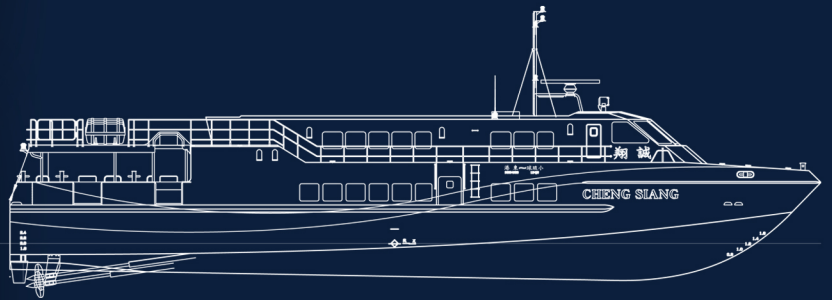

30.5M FERRY

We insist every boat is a work of art.

CHENG SIANG SHIPPING COMPANY, TAIWAN

PRINCIPAL PARTICULARS

LENGTH O.A.	30.50 M
BREADTH MLD.	6.80 M
DEPTH MLD.	1.80 M
DESIGN DRAFT MLD.	1.25 M
MAXIMUM SPEED	38.00 Kts
COMPLEMENT	192 passengers