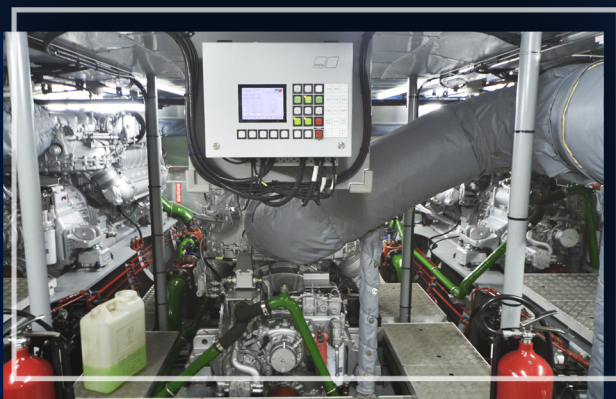

30.5M FERRY

We insist every boat is a work of art.

CHENG SIANG SHIPPING COMPANY, TAIWAN

PRINCIPAL PARTICULARS

LENGTH O.A.	30.50 M
BREADTH MLD.	6.80 M
DEPTH MLD.	1.80 M
DESIGN DRAFT MLD.	1.25 M
MAXIMUM SPEED	38.00 Kts
COMPLEMENT	192 passengers