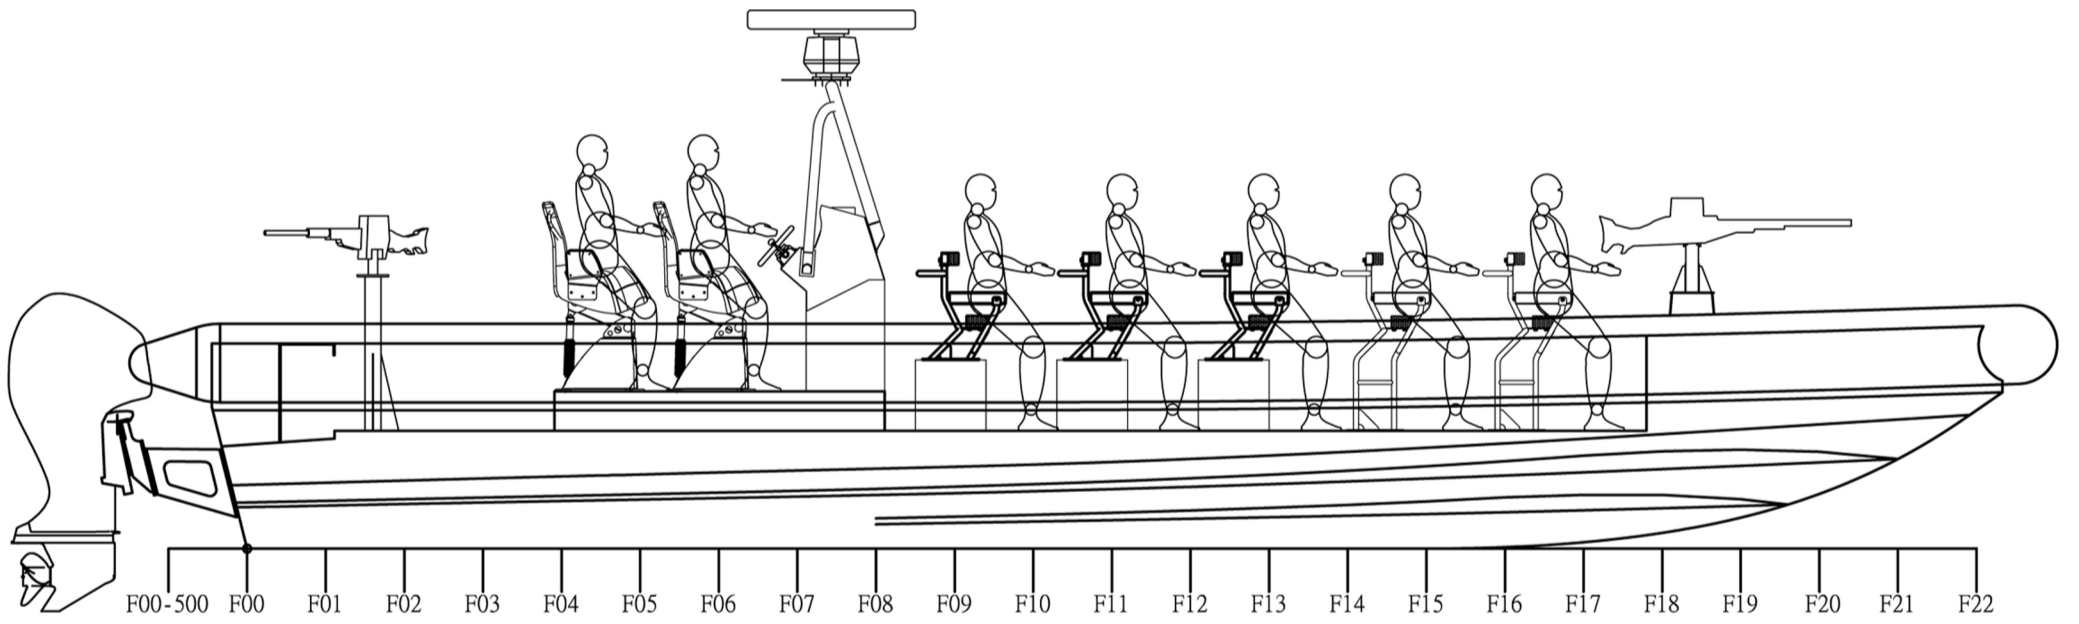

12.9M RIB

We insist every boat is a work of art.

PRINCIPAL PARTICULARS

LENGTH O.A.	12.90 M
BREADTH MLD.	3.30 M
DEPTH MLD.	0.75 M
PASSENGERS	12P
MAXIMUM SPEED	62.00 Kts

LUNG TEH SHIPBUILDING CO.,LTD.
 TEL:+886-3-9966118, FAX:+886-3-9966117