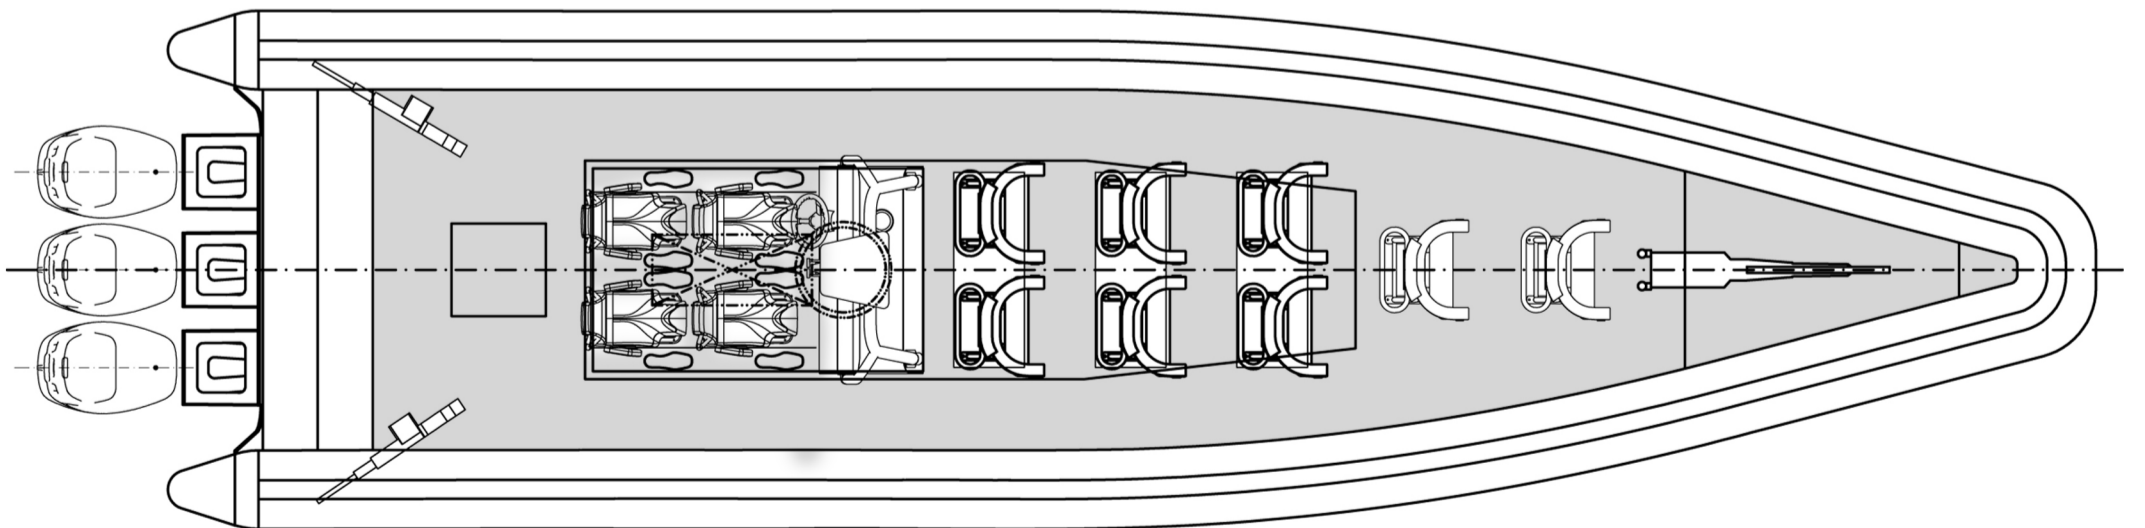

12.9M RIB

We insist every boat is a work of art.

PRINCIPAL PARTICULARS

LENGTH O.A.	12.90 M
BREADTH MLD.	3.30 M
DEPTH MLD.	0.75 M
PASSENGERS	12P
MAXIMUM SPEED	62.00 Kts

LUNG TEH SHIPBUILDING CO.,LTD.
 TEL:+886-3-9966118, FAX:+886-3-9966117