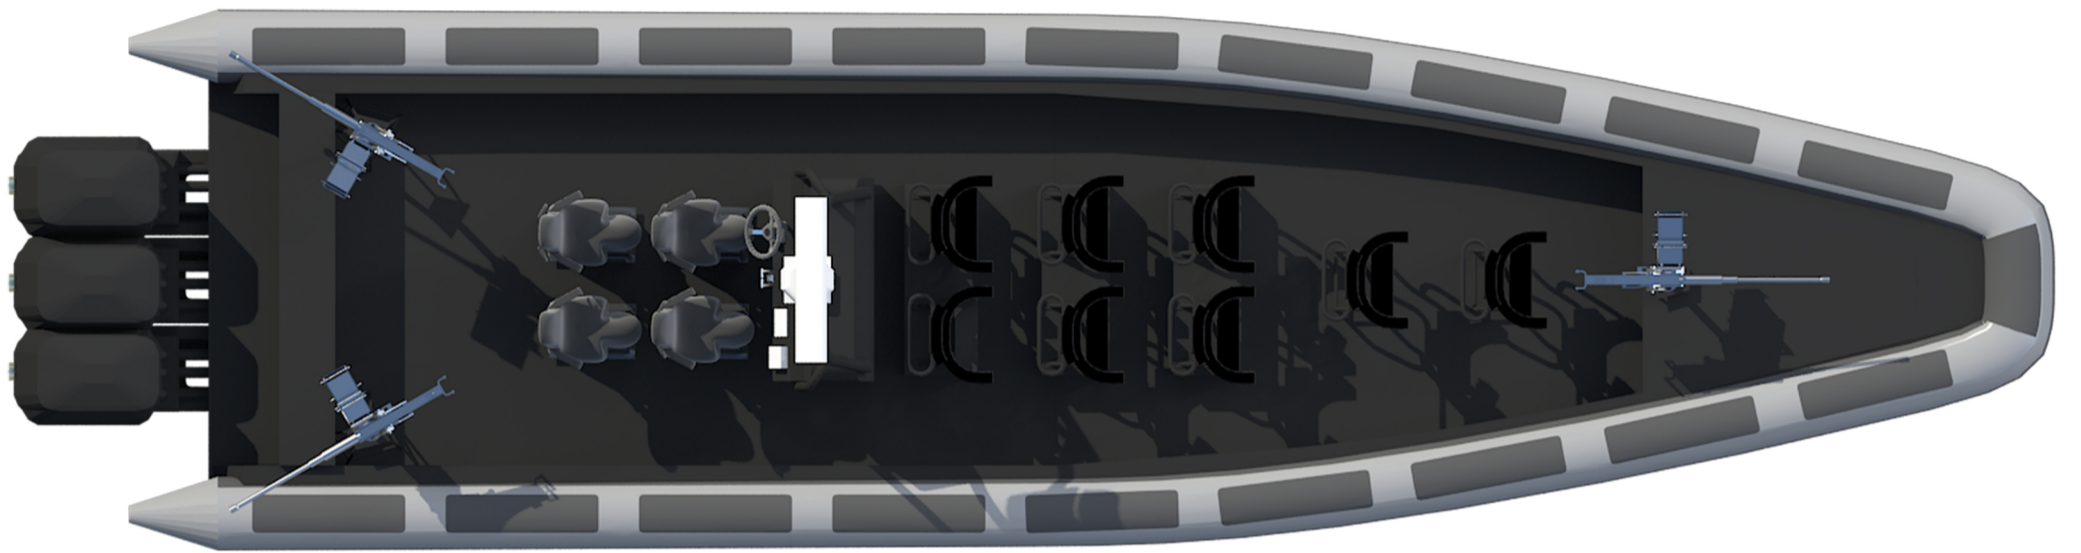

12.9M RIB

We insist every boat is a work of art.

PRINCIPAL PARTICULARS

LENGTH O.A.	12.90 M
BREADTH MLD.	3.30 M
DEPTH MLD.	0.75 M
PASSENGERS	12P
MAXIMUM SPEED	62.00 Kts

LUNG TEH SHIPBUILDING CO.,LTD.
 TEL:+886-3-9966118, FAX:+886-3-9966117