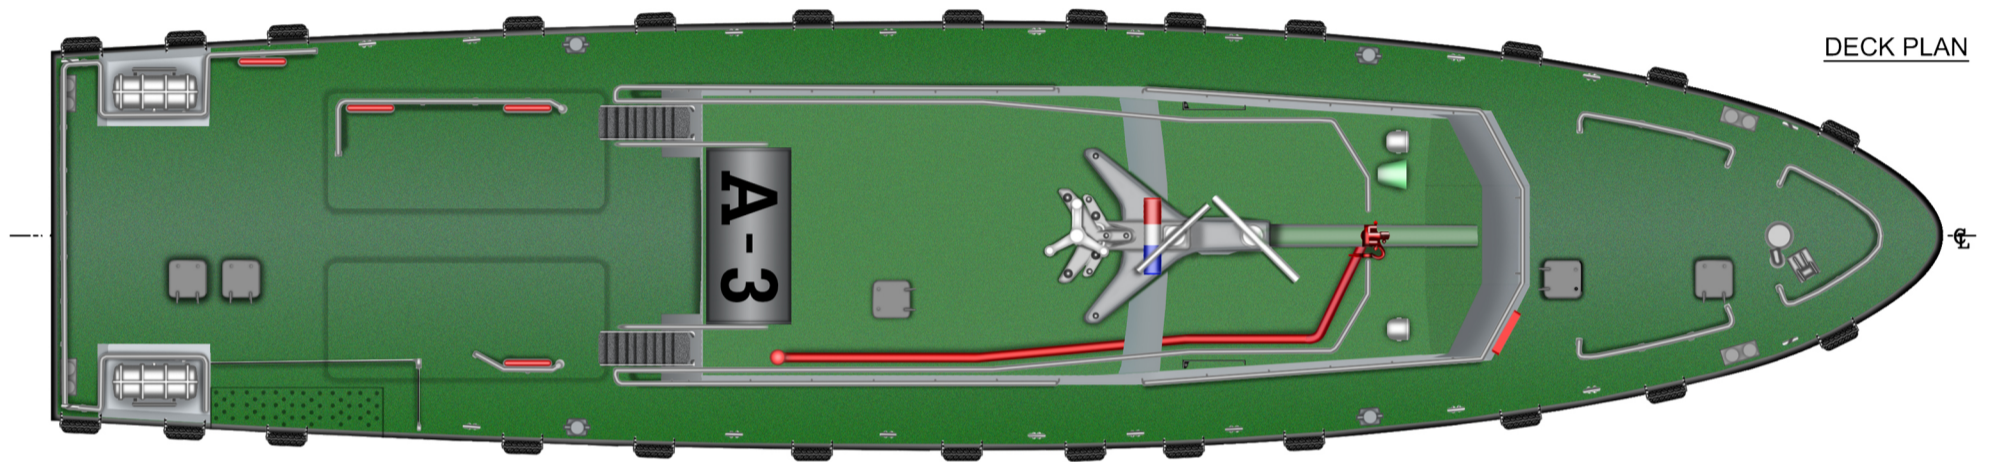

# 30.5M PATROL BOAT

We insist every boat is a work of art.

MACAU CUSTOMS

## PRINCIPAL PARTICULARS

LENGTH O.A.	30.50 M
BREADTH MLD.	6.80 M
DEPTH MLD.	3.55 M
DESIGN DRAFT MLD.	1.62 M
MAXIMUM SPEED	28.00 Kts
COMPLEMENT	10 crew

OUTSIDE PROFILE

DECK PLAN

WHEELHOUSE/PASSENGER CABIN

INBOARD PROFILE

UNDER DECK