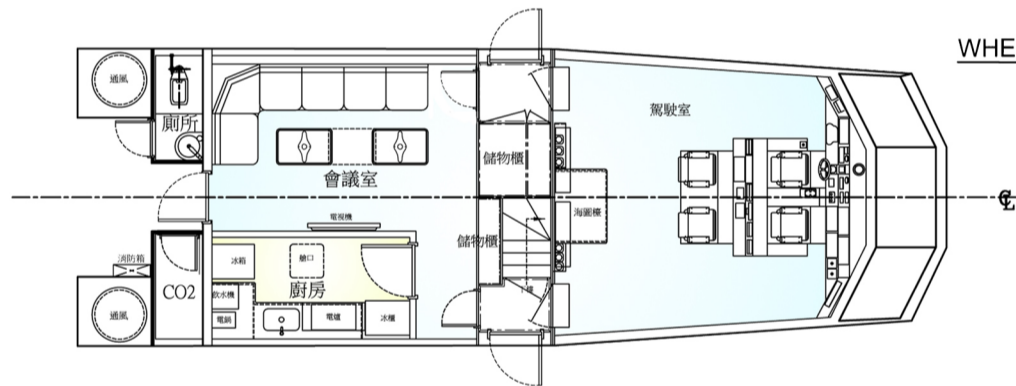

## PRINCIPAL PARTICULARS

LENGTH O.A.	30.50 M
BREADTH MLD.	6.80 M
DEPTH MLD.	3.55 M
DESIGN DRAFT MLD.	1.62 M
MAXIMUM SPEED	28.00 Kts
COMPLEMENT	10 crew

OUTSIDE PROFILE

DECK PLAN

WHEELHOUSE/PASSENGER CABIN

INBOARD PROFILE