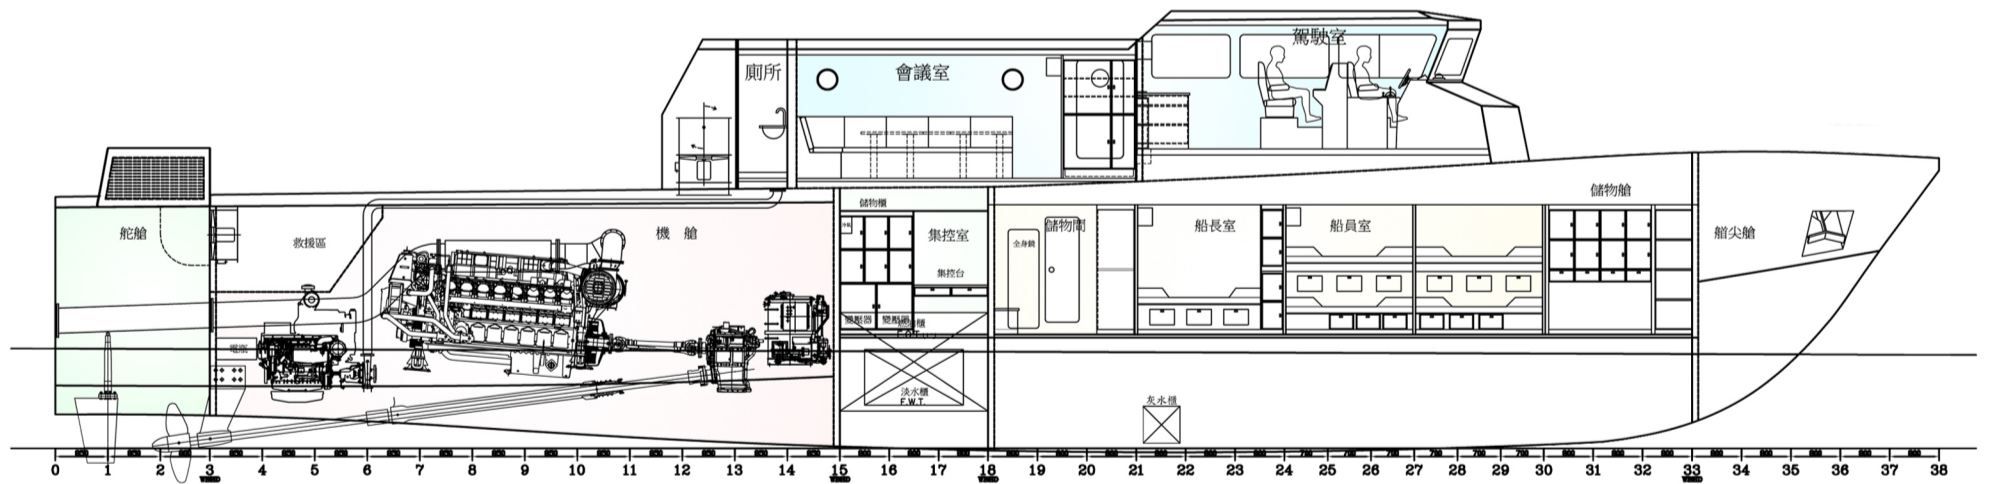

## PRINCIPAL PARTICULARS

LENGTH O.A.	30.50 M
BREADTH MLD.	6.80 M
DEPTH MLD.	3.55 M
DESIGN DRAFT MLD.	1.62 M
MAXIMUM SPEED	28.00 Kts
COMPLEMENT	10 crew

OUTSIDE PROFILE

DECK PLAN

WHEELHOUSE/PASSENGER CABIN

INBOARD PROFILE