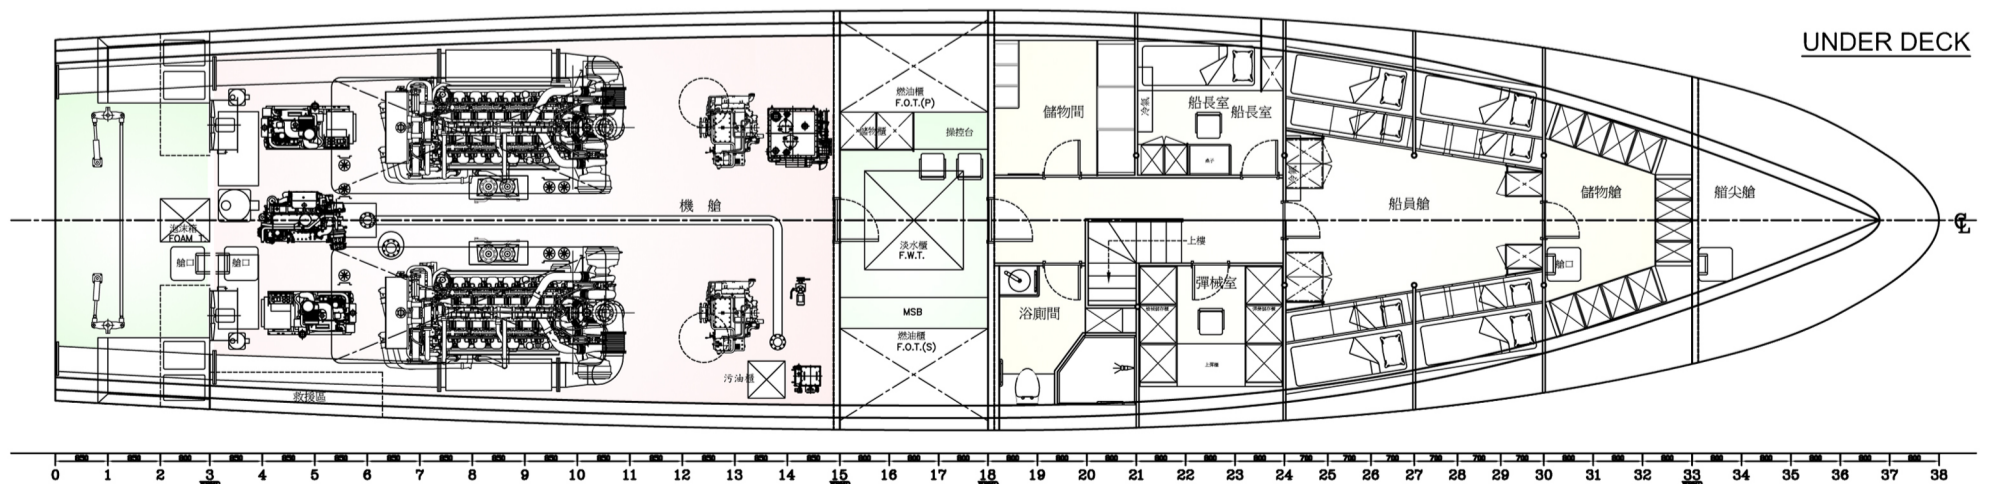

## PRINCIPAL PARTICULARS

LENGTH O.A.	30.50 M
BREADTH MLD.	6.80 M
DEPTH MLD.	3.55 M
DESIGN DRAFT MLD.	1.62 M
MAXIMUM SPEED	28.00 Kts
COMPLEMENT	10 crew

OUTSIDE PROFILE

DECK PLAN

WHEELHOUSE/PASSENGER CABIN

INBOARD PROFILE