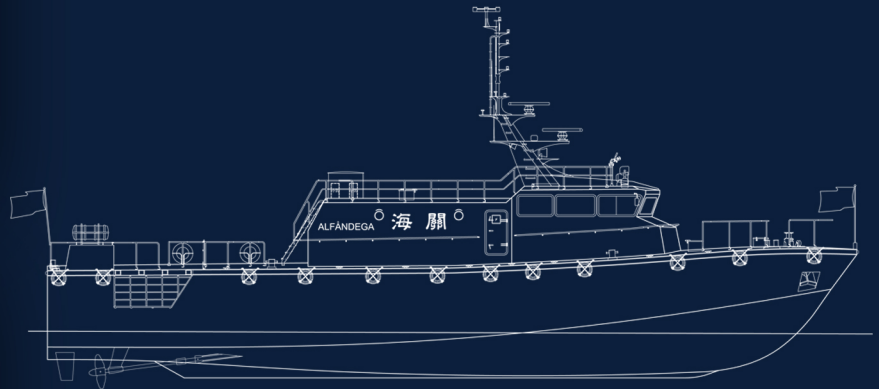

# 30.5M PATROL BOAT

We insist every boat is a work of art.

MACAU CUSTOMS

## PRINCIPAL PARTICULARS

LENGTH O.A.	30.50 M
BREADTH MLD.	6.80 M
DEPTH MLD.	3.55 M
DESIGN DRAFT MLD.	1.62 M
MAXIMUM SPEED	28.00 Kts
COMPLEMENT	10 crew

OUTSIDE PROFILE

DECK PLAN

WHEELHOUSE/PASSENGER CABIN

INBOARD PROFILE