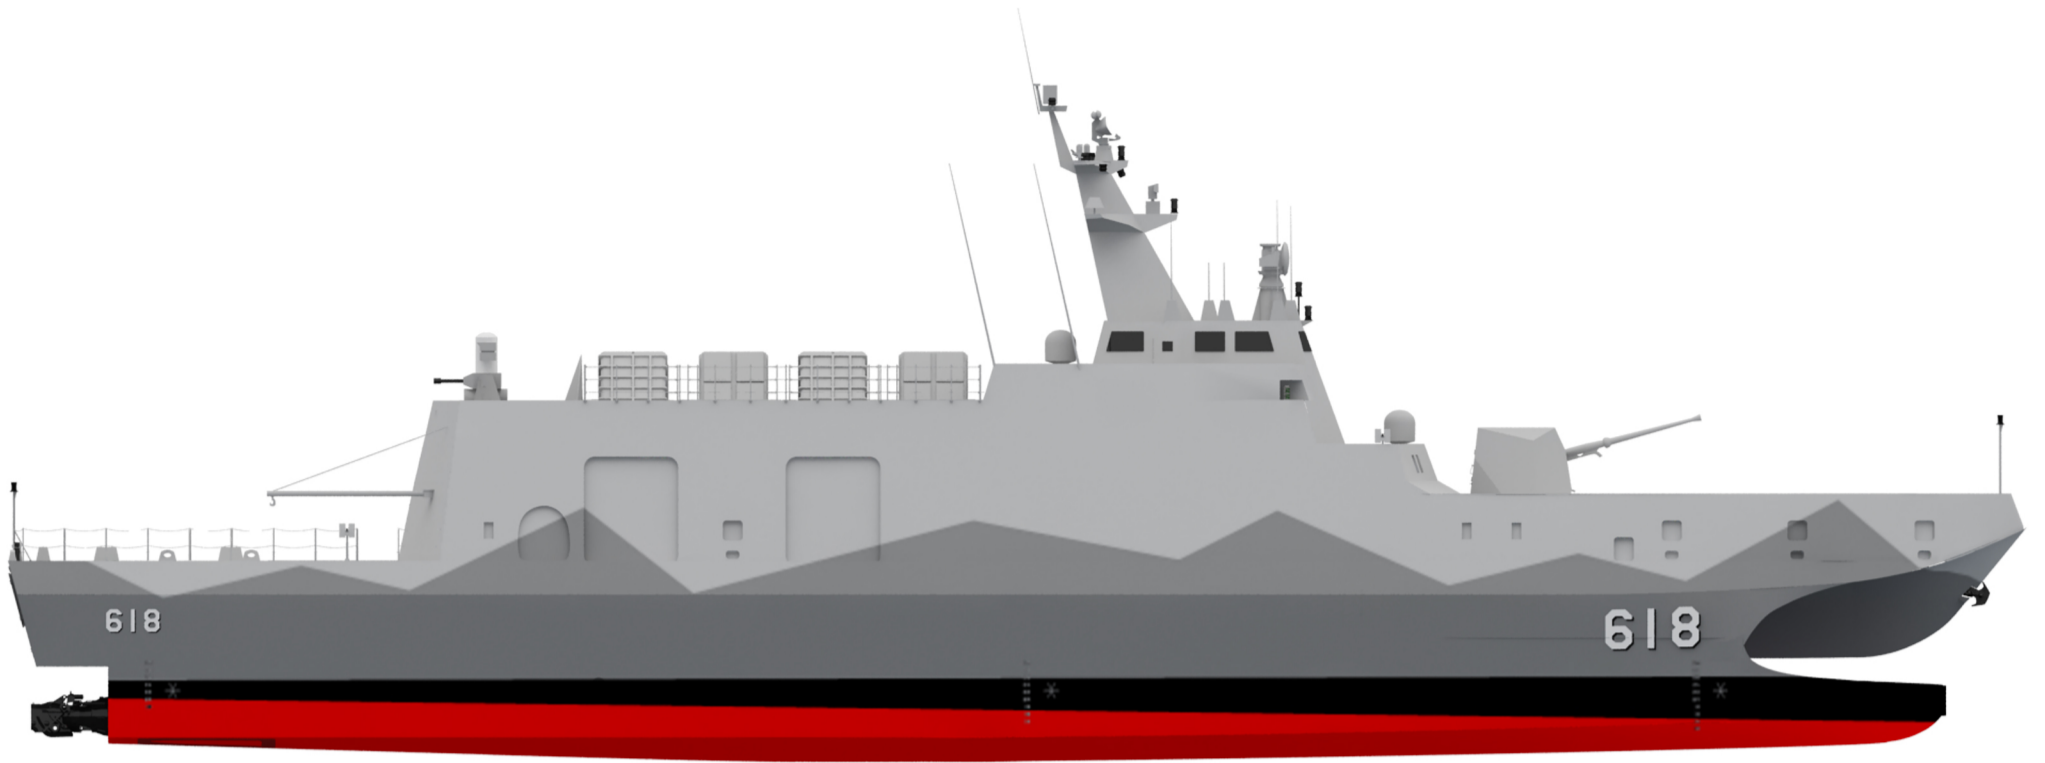

60.4M MISSILE CORVETTE

We insist every boat is a work of art.

Navy

PRINCIPAL PARTICULARS

LENGTH O.A.	60.40 M
BREADTH MLD.	14.00 M
DEPTH MLD.	6.00 M
DESIGN DRAFT MLD.	2.30 M
MAXIMUM SPEED	43.00 Kts

LUNG TEH SHIPBUILDING CO.,LTD.
TEL:+886-3-9966118, FAX:+886-3-9966117