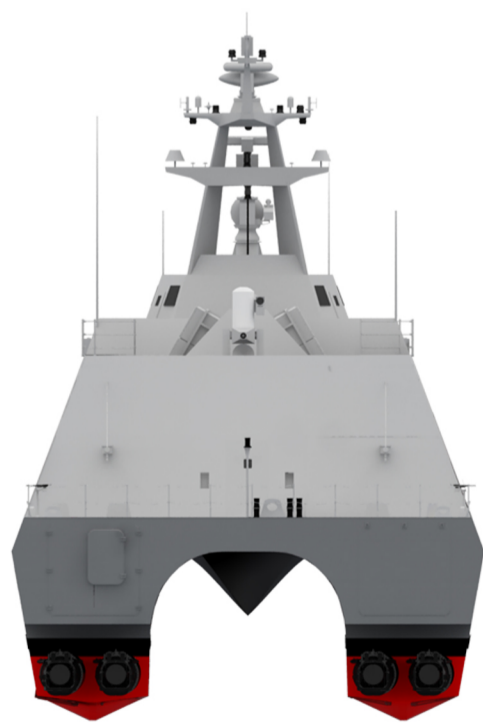

60.4M MISSILE CORVETTE

We insist every boat is a work of art.

Navy

PRINCIPAL PARTICULARS

LENGTH O.A.	60.40 M
BREADTH MLD.	14.00 M
DEPTH MLD.	6.00 M
DESIGN DRAFT MLD.	2.30 M
MAXIMUM SPEED	43.00 Kts

LUNG TEH SHIPBUILDING CO.,LTD.
TEL:+886-3-9966118, FAX:+886-3-9966117