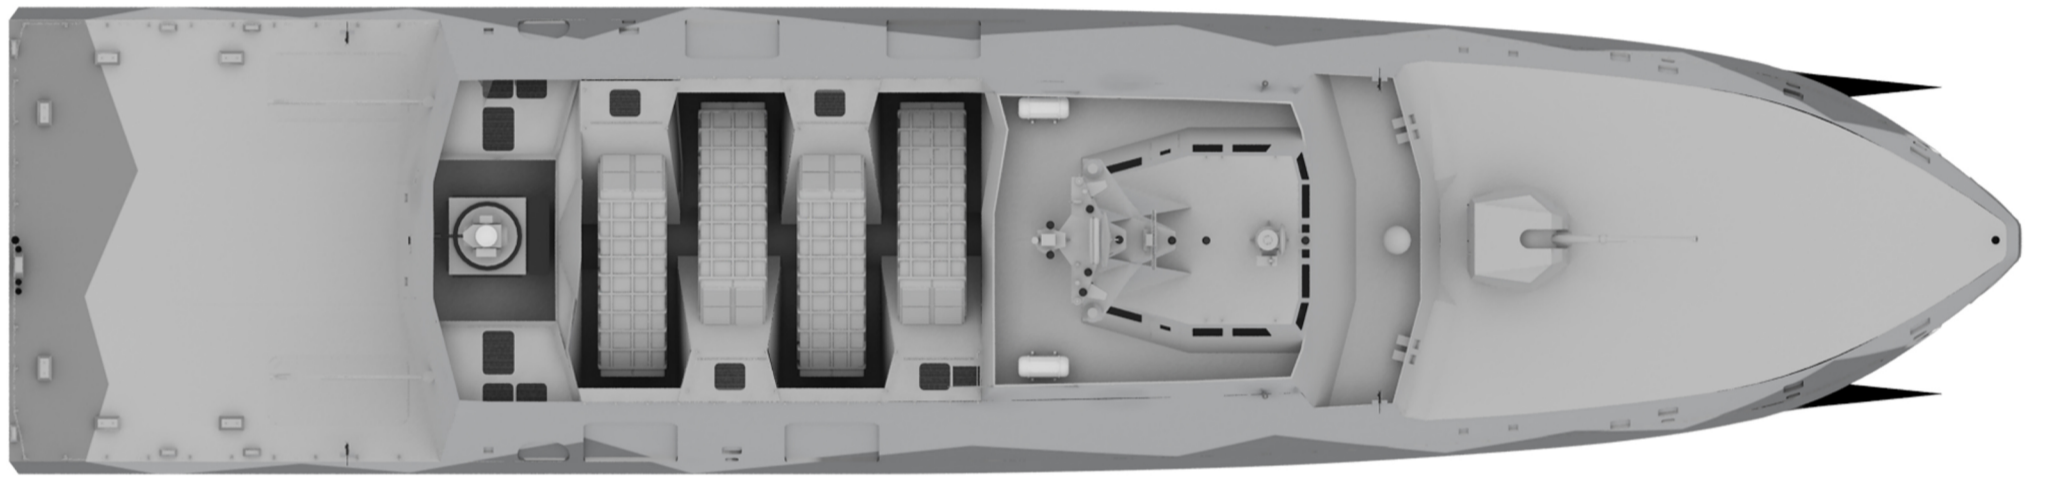

60.4M MISSILE CORVETTE

We insist every boat is a work of art.

Navy

PRINCIPAL PARTICULARS

LENGTH O.A.	60.40 M
BREADTH MLD.	14.00 M
DEPTH MLD.	6.00 M
DESIGN DRAFT MLD.	2.30 M
MAXIMUM SPEED	43.00 Kts

LUNG TEH SHIPBUILDING CO.,LTD.
TEL:+886-3-9966118, FAX:+886-3-9966117