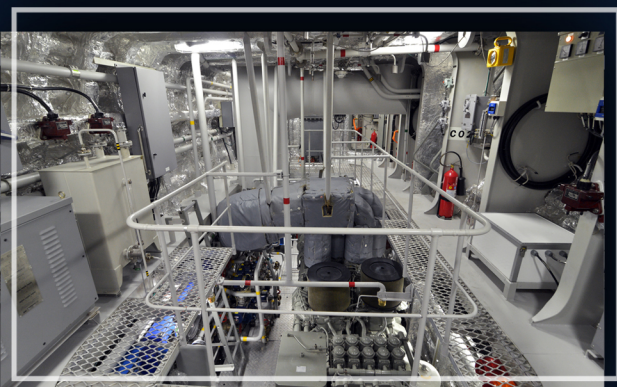

60.4M MISSILE CORVETTE

We insist every boat is a work of art.

Navy

PRINCIPAL PARTICULARS

LENGTH O.A.	60.40 M
BREADTH MLD.	14.00 M
DEPTH MLD.	6.00 M
DESIGN DRAFT MLD.	2.30 M
MAXIMUM SPEED	43.00 Kts

LUNG TEH SHIPBUILDING CO.,LTD.
TEL:+886-3-9966118, FAX:+886-3-9966117