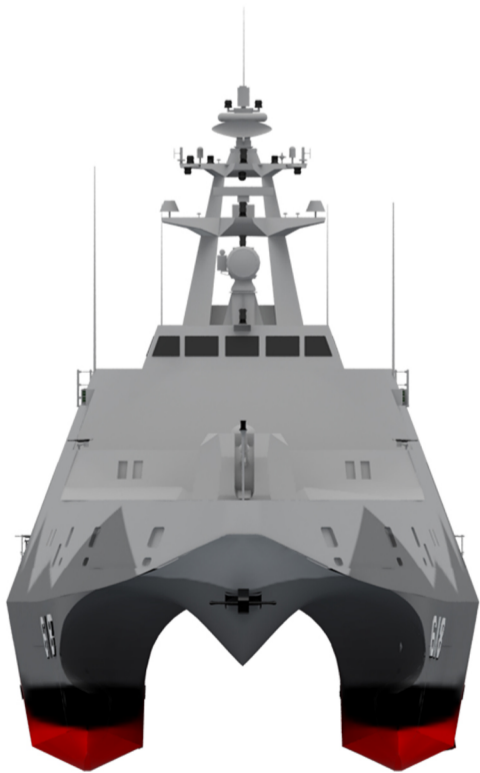

60.4M MISSILE CORVETTE

We insist every boat is a work of art.

Navy

PRINCIPAL PARTICULARS

LENGTH O.A.	60.40 M
BREADTH MLD.	14.00 M
DEPTH MLD.	6.00 M
DESIGN DRAFT MLD.	2.30 M
MAXIMUM SPEED	43.00 Kts

LUNG TEH SHIPBUILDING CO.,LTD.
TEL:+886-3-9966118, FAX:+886-3-9966117